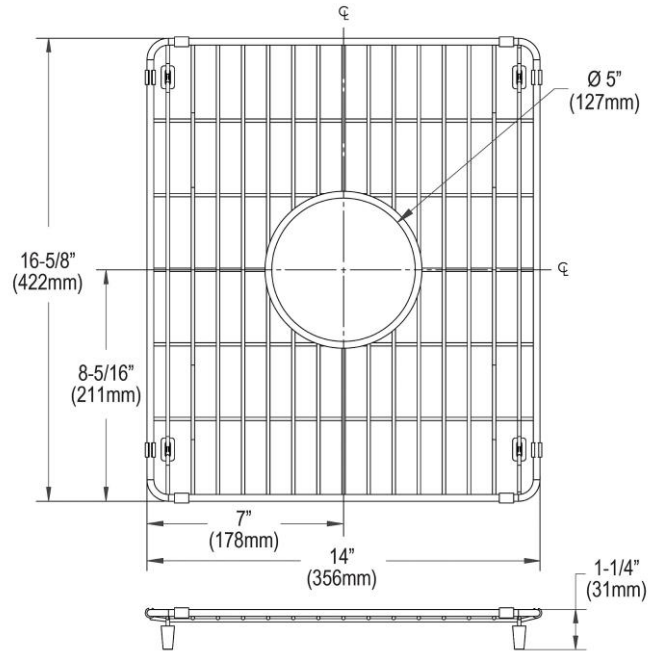

PART: _____ QTY: _____

PROJECT: _____

CONTACT: _____

DATE: _____

NOTES: _____

APPROVAL: _____

In keeping with our policy of continuing product improvement, Elkay reserves the right to change product specifications without notice. Please visit elkay.com for the most current version of Elkay product specification sheets. This specification describes an Elkay product with design, quality, and functional benefits to the user. When making a comparison of other producers' offerings, be certain these features are not overlooked.