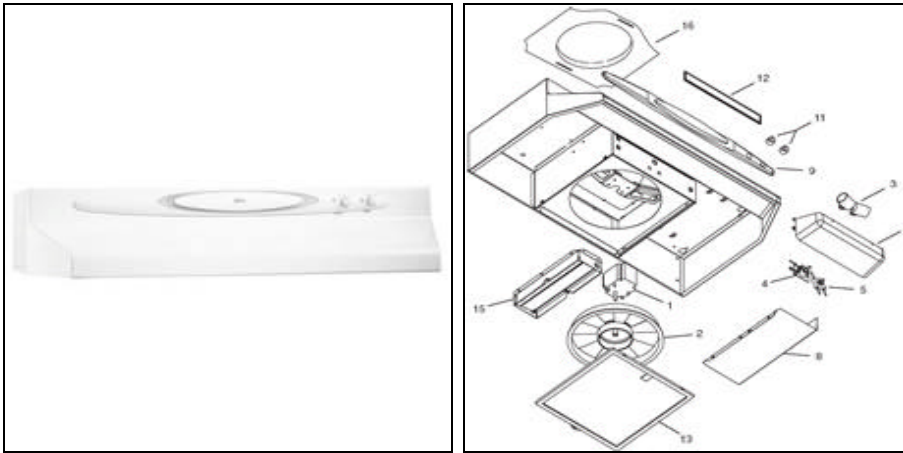

[Products](#)
[Dealer Locator](#)
[Shop for Parts](#)
[Customer Service](#)
[About Us](#)

[Parts Store](#) ▾
[Search Results](#)

You searched for: QT230AA Quiet Hood 30 in. Convertible Range Hood with Variable Speed Blower--Almond-on-Almond

Listed below are the parts available for this model.

Instructions: Use the parts explosion image to locate the associated part key number. Select the matching part key from the list below. Then add the desired item to your shopping cart by selecting "Add to Cart" or [Search Again](#) to locate parts for a different model.