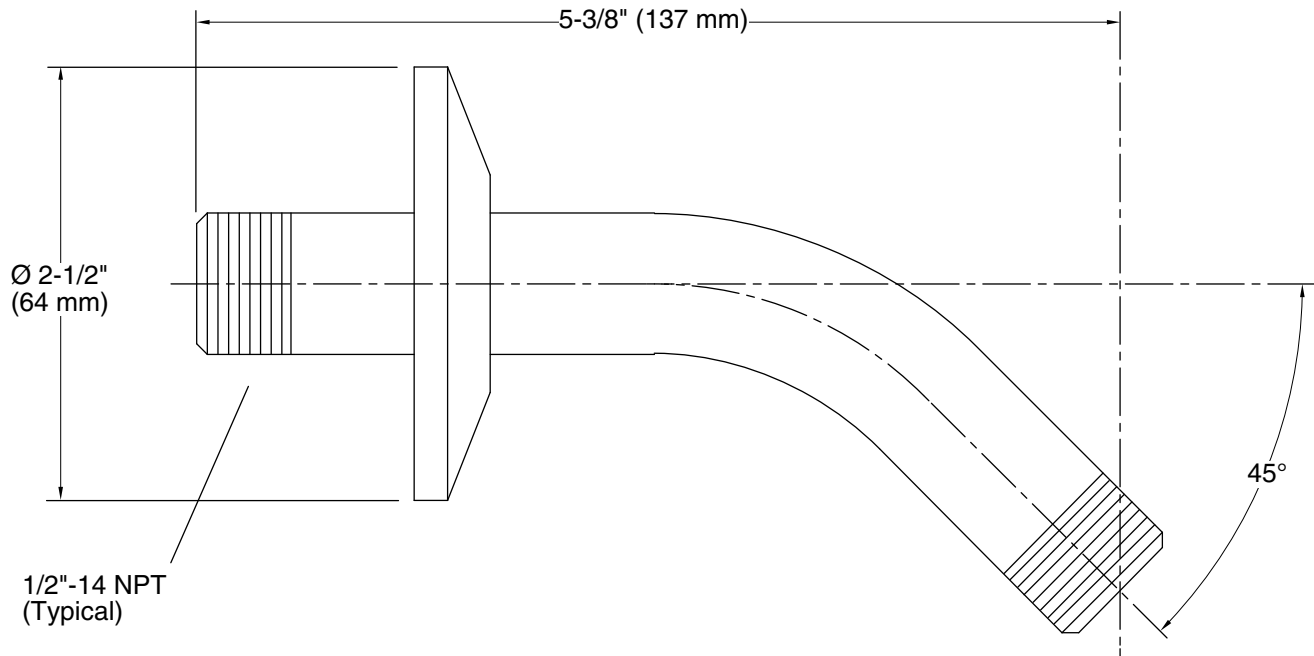

Features

- Arm features 5#" reach
- 1/2" NPT connection

Material

- Durable metal construction
- KOHLER® finishes resist corrosion and tarnishing

Installation

- Wall-mount

Recommended Products/Accessories

K-23723 Faucet cleaner

Technical Information

All product dimensions are nominal.