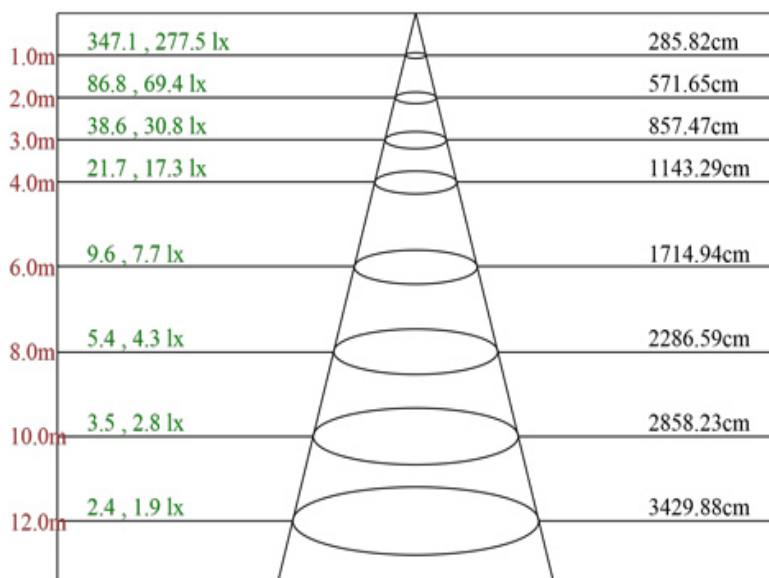

MODEL:	LB6R 30K	LAMP FLUX:	902.1 LM
VOLTAGE:	120 V	LUMENS / POWER:	63.95 LM/W
POWER:	14.1 W	CENTRAL INTENSITY:	345 CD
PF:	0.986	BEAM ANGLE:	109 DEGREES

Max , Ave Beam angle of C180plane109.12

**ORDERING GUIDE**