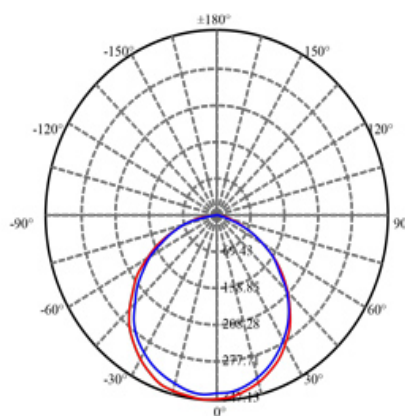

MODEL:	LB6R 30K	LAMP FLUX:	902.1 LM
VOLTAGE:	120 V	LUMENS / POWER:	63.95 LM/W
POWER:	14.1 W	CENTRAL INTENSITY:	345 CD
PF:	0.986	BEAM ANGLE:	109 DEGREES

Max , Ave Beam angle of C180plane109.12

**ORDERING GUIDE**