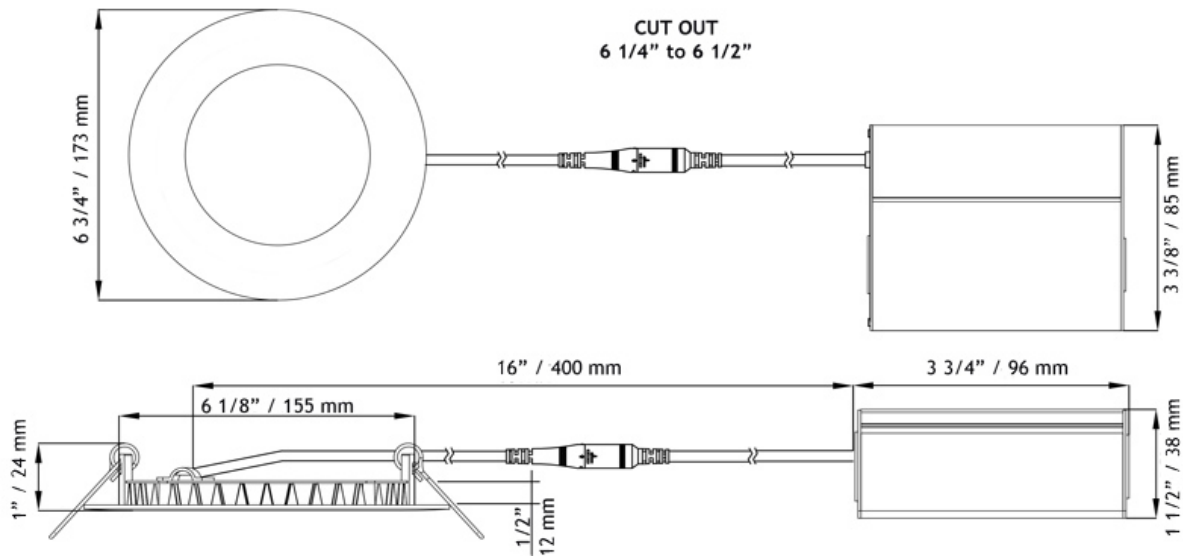

**Economy Line 6" Round Super Thin Recessed LED 14W**
**Type IC & Airtight**

Project: \_\_\_\_\_

Location: \_\_\_\_\_

Qty: \_\_\_\_\_

Notes: \_\_\_\_\_

**DESCRIPTION**

Recessed 6" Round LED With Integral Driver In Connection Box.  
Fits Where No Other Recessed Fixture Can.

**FEATURES & BENEFITS**

- 1/2" Thin - Install Directly Under Joists, Maximum Layout Flexibility
- Type IC Rated - No Housing Required
- Fast & Easy To Install - Save On Labour
- Driver Inside Connecton Box - No Junction Box Needed

**MOUNTING**

- Cut Hole In Ceiling And Snap Fixture In Opening With Attached Spring Clips.
- 1 1/2" Above Ceiling Clearance Required For Driver.
- Cut Out - 6 1/4" to 6 1/2".

SPECIFICATION	
Applications	Recessed Ceiling Mount
Energy Used	14 W
Colour Temperature	3000° K
Light Output	900 lm
Halogen Equivalent	75 W
Beam Angle	110°
CRI	80
Driver Input	120V AC 60 Hz
Power Factor	0.98
Dimming	TRIAC Dimmers 5% - 100%
Approved Location	Insulated Ceiling & Damp Locations
Air Tight	Yes
Ambient Temperature	-40° F (-40° C) to +104° F (+40° C)
Projected Life	70% Light Output at 36,000 Hours
Certification	cULus
Warranty	5 Year