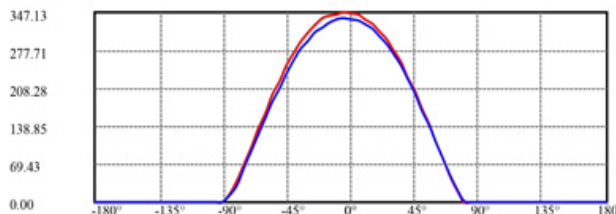

MODEL:	LB6R 30K	LAMP FLUX:	902.1 LM
VOLTAGE:	120 V	LUMENS / POWER:	63.95 LM/W
POWER:	14.1 W	CENTRAL INTENSITY:	345 CD
PF:	0.986	BEAM ANGLE:	109 DEGREES

Max , Ave Beam angle of C180plane109.12

**ORDERING GUIDE**