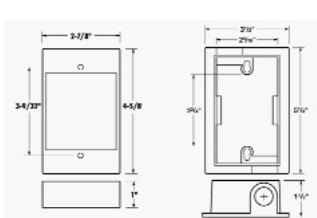

One Gang Box & Extension Drawings

Single Gang Boxes – Standard & Deep Dimensions and Cubic Inches

BWF#	Hub Size	A	B	C	D	E	F	G	H	J	Cubic Inches
B-5V	1/2"	4-9/16"	2-13/16"	2"	5/8"	3-3/16"	3-1/2"	3-1/4"	1-7/8"	–	18.3"
B-75V	3/4"	4-9/16"	2-13/16"	2"	5/8"	3-3/16"	3-1/2"	3-1/4"	1-7/8"	–	18.3"
B-100V	1"	4-9/16"	2-13/16"	2"	5/8"	3-3/16"	3-1/2"	3-1/4"	1-7/8"	–	18.3"
DB-5V	1/2"	4-9/16"	2-13/16"	2-5/8"	3/4"	3-3/16"	3-1/2"	3-1/4"	1-7/8"	–	23.8"
DB-75V	3/4"	4-9/16"	2-13/16"	2-5/8"	3/4"	3-3/16"	3-1/2"	3-1/4"	1-7/8"	–	23.8"
DB-100V	1"	4-9/16"	2-13/16"	2-5/8"	3/4"	3-3/16"	3-1/2"	3-1/4"	1-7/8"	–	23.8"
B5-2V	1/2"	4-9/16"	2-13/16"	2"	5/8"	3-3/16"	3-1/2"	3-1/4"	1-7/8"	1-1/2"	18.3"
B75-2V	3/4"	4-9/16"	2-13/16"	2"	5/8"	3-3/16"	3-1/2"	3-1/4"	1-7/8"	1-1/2"	18.3"
B5-22V	1/2"	4-9/16"	2-13/16"	2"	5/8"	3-3/16"	3-1/2"	3-1/4"	1-7/8"	1-1/2"	18.3"
B75-22V	3/4"	4-9/16"	2-13/16"	2"	5/8"	3-3/16"	3-1/2"	3-1/4"	1-7/8"	1-1/2"	18.3"
B5-22XV	1/2"	4-9/16"	2-13/16"	2"	5/8"	3-3/16"	3-1/2"	3-1/4"	1-7/8"	–	18.3"
B75-22XV	3/4"	4-9/16"	2-13/16"	2"	5/8"	3-3/16"	3-1/2"	3-1/4"	1-7/8"	–	18.3"
B100-22XV	1"	4-9/16"	2-13/16"	2"	5/8"	3-3/16"	3-1/2"	3-1/4"	1-7/8"	–	18.3"
DB5-22XV	1/2"	4-9/16"	2-13/16"	2-5/8"	3/4"	3-3/16"	3-1/2"	3-1/4"	1-7/8"	–	23.8"
DB75-22XV	3/4"	4-9/16"	2-13/16"	2-5/8"	3/4"	3-3/16"	3-1/2"	3-1/4"	1-7/8"	–	23.8"
DB-100-22XV	1"	4-9/16"	2-13/16"	2-5/8"	3/4"	3-3/16"	3-1/2"	3-1/4"	1-7/8"	–	23.8"

Extensions and Extension Adapters are used to provide additional capacity needed for NEC box fill requirements. Adapters allow installer to add "take-offs" to new boxes and/or devices.

Two Gang Box & Extension Drawings

Two Gang Boxes – Standard & Deep Dimensions and Cubic Inches