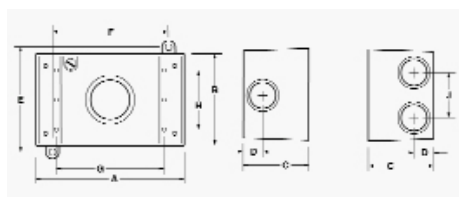

Two Gang Outlet Box with 7 "X" Type Threaded Outlets

STD: 4-9 / 16" x 4-5 / 8" x 2",

DEEP: 4-9 / 16" x 4-5 / 8" x 2-5 / 8", closure plugs, ground screw & mounting lugs included

BWF#	Unit UPC 0-87115	Unit Cubic	Outlets	Description	Color	Case Qty.	Case Weight
Show Pak							
TGB-57XV	27178-5	31.0	7-1/2" X		Grey	12	13
TGB-77XV	27179-2	31.0	7-3/4" X		Grey	12	13
DTB75-7XV	27192-1	36.0	7-3/4" X, Deep		Grey	6	7
DTB100-7XV	27195-2	36.0	7-1" X, Deep		Grey	6	7

One Gang Box & Extension Drawings

Single Gang Boxes – Standard & Deep Dimensions and Cubic Inches

BWF#	Hub Size	A	B	C	D	E	F	G	H	J	Cubic Inches
B-5V	1/2"	4-9/16"	2-13/16"	2"	5/8"	3-3/16"	3-1/2"	3-1/4"	1-7/8"	–	18.3"
B-75V	3/4"	4-9/16"	2-13/16"	2"	5/8"	3-3/16"	3-1/2"	3-1/4"	1-7/8"	–	18.3"
B-100V	1"	4-9/16"	2-13/16"	2"	5/8"	3-3/16"	3-1/2"	3-1/4"	1-7/8"	–	18.3"
DB-5V	1/2"	4-9/16"	2-13/16"	2-5/8"	3/4"	3-3/16"	3-1/2"	3-1/4"	1-7/8"	–	23.8"
DB-75V	3/4"	4-9/16"	2-13/16"	2-5/8"	3/4"	3-3/16"	3-1/2"	3-1/4"	1-7/8"	–	23.8"
DB-100V	1"	4-9/16"	2-13/16"	2-5/8"	3/4"	3-3/16"	3-1/2"	3-1/4"	1-7/8"	–	23.8"
B5-2V	1/2"	4-9/16"	2-13/16"	2"	5/8"	3-3/16"	3-1/2"	3-1/4"	1-7/8"	1-1/2"	18.3"
B75-2V	3/4"	4-9/16"	2-13/16"	2"	5/8"	3-3/16"	3-1/2"	3-1/4"	1-7/8"	1-1/2"	18.3"
B5-22V	1/2"	4-9/16"	2-13/16"	2"	5/8"	3-3/16"	3-1/2"	3-1/4"	1-7/8"	1-1/2"	18.3"
B75-22V	3/4"	4-9/16"	2-13/16"	2"	5/8"	3-3/16"	3-1/2"	3-1/4"	1-7/8"	1-1/2"	18.3"
B5-22XV	1/2"	4-9/16"	2-13/16"	2"	5/8"	3-3/16"	3-1/2"	3-1/4"	1-7/8"	–	18.3"
B75-22XV	3/4"	4-9/16"	2-13/16"	2"	5/8"	3-3/16"	3-1/2"	3-1/4"	1-7/8"	–	18.3"
B100-22XV	1"	4-9/16"	2-13/16"	2"	5/8"	3-3/16"	3-1/2"	3-1/4"	1-7/8"	–	18.3"
DB5-22XV	1/2"	4-9/16"	2-13/16"	2-5/8"	3/4"	3-3/16"	3-1/2"	3-1/4"	1-7/8"	–	23.8"
DB75-22XV	3/4"	4-9/16"	2-13/16"	2-5/8"	3/4"	3-3/16"	3-1/2"	3-1/4"	1-7/8"	–	23.8"
DB-100-22XV	1"	4-9/16"	2-13/16"	2-5/8"	3/4"	3-3/16"	3-1/2"	3-1/4"	1-7/8"	–	23.8"