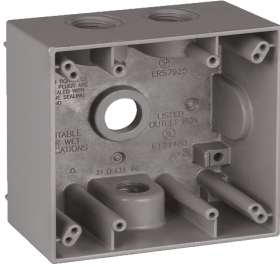

Two Gang Weatherproof Outlet Boxes – Die Cast Metal

Two Gang Outlet Box with 4 Threaded Outlets

4-9 / 16" x 4-5 / 8" x 2", closure plugs, ground screw and mounting lugs included

TGB-54V

BWF#	Unit UPC 0-87115	Unit Cubic	Outlets	Description	Color	Case Qty.	Case Weight
Show Pak							
TGB-54V	19026-0	31.0"	4-1/2"		Grey	12	13
TGB75-4V	27152-5	31.0"	4-3/4"		Grey	12	13
Blister Carded							
2504-1	02504-3	31.0"	4-1/2"		Grey	6	7
2504AB-1	19527-2	31.0"	4-1/2"		Bronze	6	7
2504W-1	50025-0	31.0"	4-1/2"		White	6	7

Two Gang Outlet Box with 5 Threaded Outlets

4-9 / 16" x 4-5 / 8" x 2", closure plugs, ground screw and mounting lugs included

TGB-55V

BWF#	Unit UPC 0-87115	Unit Cubic	Outlets	Description	Color	Case Qty.	Case Weight
Show Pak							
TGB-55V	19047-5	31.0"	5-1/2"		Grey	12	13
TGB75-5V	19056-7	31.0"	5-3/4"		Grey	12	13
TGB-55XV	27165-5	31.0"	5-1/2" X		Grey	12	13
TGB75-5XV	27168-6	31.0"	5-3/4" X		Grey	12	13
TGB100-5XV	27171-6	31.0"	5-1" X		Grey	12	13

Deep, Two Gang Outlet Box with 5 Threaded Outlets

4-9 / 16" x 4-5 / 8" x 2-5 / 8", closure plugs, ground screw and mounting lugs included

DTB-5V

BWF#	Unit UPC 0-87115	Unit Cubic	Outlets	Description	Color	Case Qty.	Case Weight
DTB-5V	38028-9	36.0	5-1/2"		Grey	6	7
DTB-75V	27183-9	36.0	5-3/4"		Grey	6	7
DTB-100V	27186-0	36.0	5-1"		Grey	6	7

Two Gang Outlet Box with 6 "X" Type Threaded Outlets

4-9 / 16" x 4-5 / 8" x 2", closure plugs, ground screw and mounting lugs included

**TGB-56XV
"X" Type**

BWF#	Unit UPC 0-87115	Unit Cubic	Outlets	Description	Color	Case Qty.	Case Weight
Show Pak							
TGB-56XV	27174-7	31.0"	6-1/2" X		Grey	12	13
TGB75-6XV	27177-8	31.0"	6-3/4" X		Grey	12	13