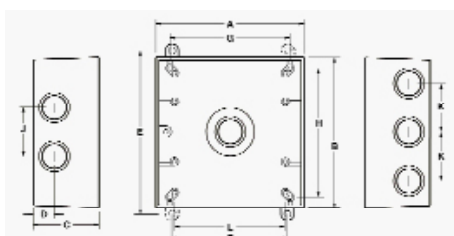

BWF#	Hub Size	A	B	C	D	E	F	G	H	J	K	L	Cubic Inches
TGB-5V	1/2"	4-9/16"	4-5/8"	2"	5/8"	5"	3-7/8"	3-11/16"	3-3/4"	–	–	3-1/4"	30.5"
TGB-75V	3/4"	4-9/16"	4-5/8"	2"	5/8"	5"	3-7/8"	3-11/16"	3-3/4"	–	–	3-1/4"	30.5"
TGB-100V	1"	4-9/16"	4-5/8"	2"	5/8"	5"	3-7/8"	3-11/16"	3-3/4"	–	–	3-1/4"	30.5"
TGB-54V	1/2"	4-9/16"	4-5/8"	2"	5/8"	5"	3-7/8"	3-11/16"	3-3/4"	1-1/2"	–	3-1/4"	30.5"
TGB75-4V	3/4"	4-9/16"	4-5/8"	2"	5/8"	5"	3-7/8"	3-11/16"	3-3/4"	1-1/2"	–	3-1/4"	30.5"
TGB-55V	1/2"	4-9/16"	4-5/8"	2"	5/8"	5"	3-7/8"	3-11/16"	3-3/4"	1-1/2"	–	3-1/4"	30.5"
TGB75-5V	3/4"	4-9/16"	4-5/8"	2"	5/8"	5"	3-7/8"	3-11/16"	3-3/4"	1-1/2"	–	3-1/4"	30.5"
TGB-55XV	1/2"	4-9/16"	4-5/8"	2"	5/8"	5"	3-7/8"	3-11/16"	3-3/4"	–	–	3-1/4"	30.5"
TGB75-5XV	3/4"	4-9/16"	4-5/8"	2"	5/8"	5"	3-7/8"	3-11/16"	3-3/4"	–	–	3-1/4"	30.5"
TGB100-5XV	1"	4-9/16"	4-5/8"	2"	5/8"	5"	3-7/8"	3-11/16"	3-3/4"	–	–	3-1/4"	30.5"
DTB-5V	1/2"	4-9/16"	4-5/8"	2-5/8"	3/4"	5"	3-7/8"	3-11/16"	3-3/4"	1-1/2"	–	3-1/4"	40.3"
DTB-75V	3/4"	4-9/16"	4-5/8"	2-5/8"	3/4"	5"	3-7/8"	3-11/16"	3-3/4"	1-1/2"	–	3-1/4"	40.3"
DTB-100V	1"	4-9/16"	4-5/8"	2-5/8"	3/4"	5"	3-7/8"	3-11/16"	3-3/4"	1-1/2"	–	3-1/4"	40.3"
TGB-56XV	1/2"	4-9/16"	4-5/8"	2"	5"	3-7/8"	3-11/16"	3-3/4"	1-1/2"	–	3-1/4"	30.5"	
TGB75-6XV	3/4"	4-9/16"	4-5/8"	2"	5"	3-7/8"	3-11/16"	3-3/4"	1-1/2"	–	3-1/4"	30.5"	
TGB-57V	1/2"	4-9/16"	4-5/8"	2"	5"	3-7/8"	3-11/16"	3-3/4"	–	1-1/2"	3-1/4"	40.3"	
TGB-77V	3/4"	4-9/16"	4-5/8"	2"	5"	3-7/8"	3-11/16"	3-3/4"	–	1-1/2"	3-1/4"	40.3"	
DTB-57XV	1/2"	4-9/16"	4-5/8"	2-5/8"	3/4"	5"	3-7/8"	3-11/16"	3-3/4"	1-1/2"	–	3-1/4"	40.3"
DTB75-7XV	3/4"	4-9/16"	4-5/8"	2-5/8"	3/4"	5"	3-7/8"	3-11/16"	3-3/4"	1-1/2"	–	3-1/4"	40.3"
DTB100-7XV	1"	4-9/16"	4-5/8"	2-5/8"	3/4"	5"	3-7/8"	3-11/16"	3-3/4"	1-1/2"	–	3-1/4"	40.3"

Extensions and Extension Adapters are used to provide additional capacity needed for NEC box fill requirements. Adapters allow installer to add "take-offs" to new boxes and/or devices.