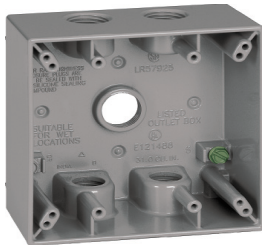

Two Gang Weatherproof Outlet Boxes – Die Cast Metal

Two Gang Outlet Box with 4 Threaded Outlets

4-9 / 16" x 4-5 / 8" x 2", closure plugs, ground screw and mounting lugs included

TGB-54V

BWF#	Unit UPC 0-87115	Unit Cubic	Outlets	Description	Color	Case Qty.	Case Weight
Show Pak							
TGB-54V	19026-0	31.0"	4-1/2"		Grey	12	13
TGB75-4V	27152-5	31.0"	4-3/4"		Grey	12	13
Blister Carded							
2504-1	02504-3	31.0"	4-1/2"		Grey	6	7
2504AB-1	19527-2	31.0"	4-1/2"		Bronze	6	7
2504W-1	50025-0	31.0"	4-1/2"		White	6	7

Two Gang Outlet Box with 5 Threaded Outlets

4-9 / 16" x 4-5 / 8" x 2", closure plugs, ground screw and mounting lugs included

TGB-55V

BWF#	Unit UPC 0-87115	Unit Cubic	Outlets	Description	Color	Case Qty.	Case Weight
Show Pak							
TGB-55V	19047-5	31.0"	5-1/2"		Grey	12	13
TGB75-5V	19056-7	31.0"	5-3/4"		Grey	12	13
TGB-55XV	27165-5	31.0"	5-1/2" X		Grey	12	13
TGB75-5XV	27168-6	31.0"	5-3/4" X		Grey	12	13
TGB100-5XV	27171-6	31.0"	5-1" X		Grey	12	13

Deep, Two Gang Outlet Box with 5 Threaded Outlets

4-9 / 16" x 4-5 / 8" x 2-5 / 8", closure plugs, ground screw and mounting lugs included

DTB-5V

BWF#	Unit UPC 0-87115	Unit Cubic	Outlets	Description	Color	Case Qty.	Case Weight
DTB-5V	38028-9	36.0	5-1/2"		Grey	6	7
DTB-75V	27183-9	36.0	5-3/4"		Grey	6	7
DTB-100V	27186-0	36.0	5-1"		Grey	6	7

Two Gang Outlet Box with 6 "X" Type Threaded Outlets

4-9 / 16" x 4-5 / 8" x 2", closure plugs, ground screw and mounting lugs included

**TGB-56XV
"X" Type**

BWF#	Unit UPC 0-87115	Unit Cubic	Outlets	Description	Color	Case Qty.	Case Weight
Show Pak							
TGB-56XV	27174-7	31.0"	6-1/2" X		Grey	12	13
TGB75-6XV	27177-8	31.0"	6-3/4" X		Grey	12	13