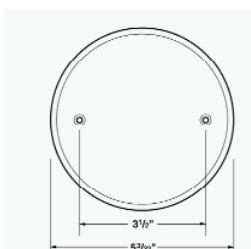

CC-3WV, CC-4WV