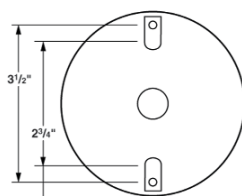

Additional knock-outs provided for mounting to 3-1/2" round box

CR-1V, 931