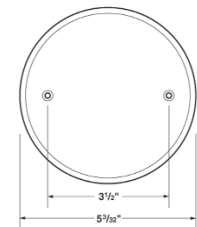

RBCV

Round Lampholder Cover, One 1/2" Hole, 4-1/2" Diameter

Die cast cover, gasket & screws included

BWF#	Unit UPC 0-87115	Unit Cubic	Cover	Description	Color	Case Qty.	Case Weight
Show Pak							
CR-1V	28006-0	N/A	1-1/2"		Grey	24	10
CR-1AV	52877-3	N/A	1-1/2"		Bronze	24	10
CR-1WV	52876-6	N/A	1-1/2"		White	24	10

DS-1V

Blister Carded

933-1	00933-3	78	3-1/2"		Grey	6	3
933AB-1	28532-4	78	3-1/2"		Bronze	6	3
933W-1	50090-8	78	3-1/2"		White	6	3

Automatic Door Operated Light Switch

Switch in "ON" when door is open

BWF#	Unit UPC 0-87115	Unit Cubic	Switch	Description	Color	Case Qty.	Case Weight
Show Pak							
DS-1V	09005-8	N/A	Automatic		Metal	24	2.5