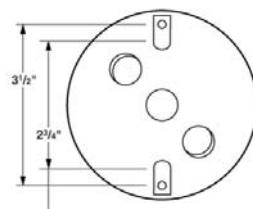

ROUND WEATHERPROOF COVERS – DIE CAST METAL

Ceiling Outlet Cover, 5" O.D., Flat with Beveled Edge

Stamped aluminum cover with mounting screws

BWF#	Unit UPC 0-87115	Unit Cubic	Cover	Description	Color	Case Qty.	Case Weight
Show Pak							
CC-3WV	27356-7	N/A	for 3" box		White	50	8
CC-4WV	27359-8	N/A	for 4" box		White	50	8

Round Blank Cover, 4" O.D.

Stamped aluminum covers, gasket & screws included

BWF#	Unit UPC 0-87115	Unit Cubic	Cover	Description	Color	Case Qty.	Case Weight
Show Pak							
RBCV	20100-3	N/A	Blank		Grey	50	10
RBCAV	52882-7	N/A	Blank		Bronze	50	10
RBCWV	52881-0	N/A	Blank		White	50	10

Round Lampholder Cover, One 1/2" Hole, 4-1/2" Diameter

Die cast cover, gasket & screws included

BWF#	Unit UPC 0-87115	Unit Cubic	Cover	Description	Color	Case Qty.	Case Weight
Show Pak							
CR-1V	28006-0	N/A	1-1/2"		Grey	24	10
CR-1AV	52877-3	N/A	1-1/2"		Bronze	24	10
CR-1WV	52876-6	N/A	1-1/2"		White	24	10

Blister Carded

931-1	00931-9	78	1-1/2"		Grey	6	2
931AB-1	28512-6	78	1-1/2"		Bronze	6	2
931W-1	50085-4	78	1-1/2"		White	6	2

Round Lampholder Cover, Three 1/2" Holes, 4-1/2" Diameter

Closure plugs, gasket & screws included

BWF#	Unit UPC 0-87115	Unit Cubic	Cover	Description	Color	Case Qty.	Case Weight
Show Pak							
CR-3V	28026-8	N/A	3-1/2"		Grey	24	10
CR-3AV	28525-6	N/A	3-1/2"		Bronze	24	10
CR-3WV	28725-0	N/A	3-1/2"		White	24	10

Blister Carded

933-1	00933-3	78	3-1/2"		Grey	6	3
933AB-1	28532-4	78	3-1/2"		Bronze	6	3
933W-1	50090-8	78	3-1/2"		White	6	3

Automatic Door Operated Light Switch

Switch in "ON" when door is open

BWF#	Unit UPC 0-87115	Unit Cubic	Switch	Description	Color	Case Qty.	Case Weight
Show Pak							
DS-1V	09005-8	N/A	Automatic		Metal	24	2.5

Additional knock-outs provided for mounting to 3-1/2" round box

RBCV