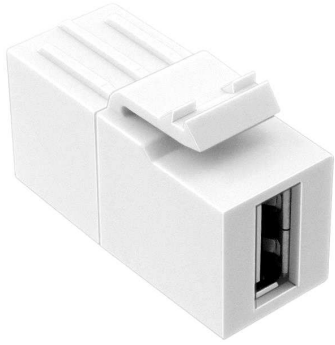

SL Series USB A to USB A Coupler Insert, alpine white

Product Classification

Portfolio	NETCONNECT®
Product Series	SL Series
Product Type	Insert
Regional Availability	Asia Australia/New Zealand EMEA Latin America North America

General Specifications

Color	Alpine white
Interface Type	USB
Package Quantity	1
Total Ports, quantity	1

Dimensions

Depth	34.54 mm 1.36 in
Height	20.57 mm 0.81 in
Width	14.48 mm 0.57 in

Mechanical Specifications