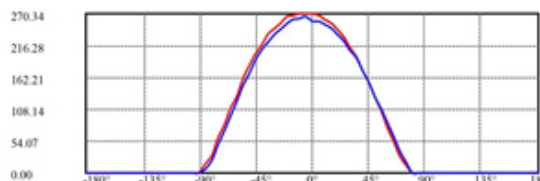

**Driver:** In-house produced, Triac dimmable down to 5%.

**Connection Box:** Saves Contractors Labour In Installation On Every Job. Quick connectors included.

**PHOTOMETRIC DATA**

MODEL:	LB4R 30K	LAMP FLUX:	702.8 LM
VOLTAGE:	120 V	LUMENS / POWER:	68.46 LM/W
POWER:	10.27 W	CENTRAL INTENSITY:	270 CD
PF:	0.978	BEAM ANGLE:	108 DEGREES