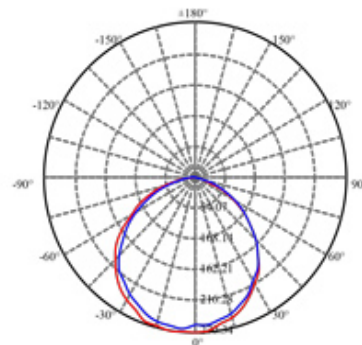

**Driver:** In-house produced, Triac dimmable down to 5%.

**Connection Box:** Saves Contractors Labour In Installation On Every Job. Quick connectors included.

**PHOTOMETRIC DATA**

MODEL:	LB4R 30K	LAMP FLUX:	702.8 LM
VOLTAGE:	120 V	LUMENS / POWER:	68.46 LM/W
POWER:	10.27 W	CENTRAL INTENSITY:	270 CD
PF:	0.978	BEAM ANGLE:	108 DEGREES