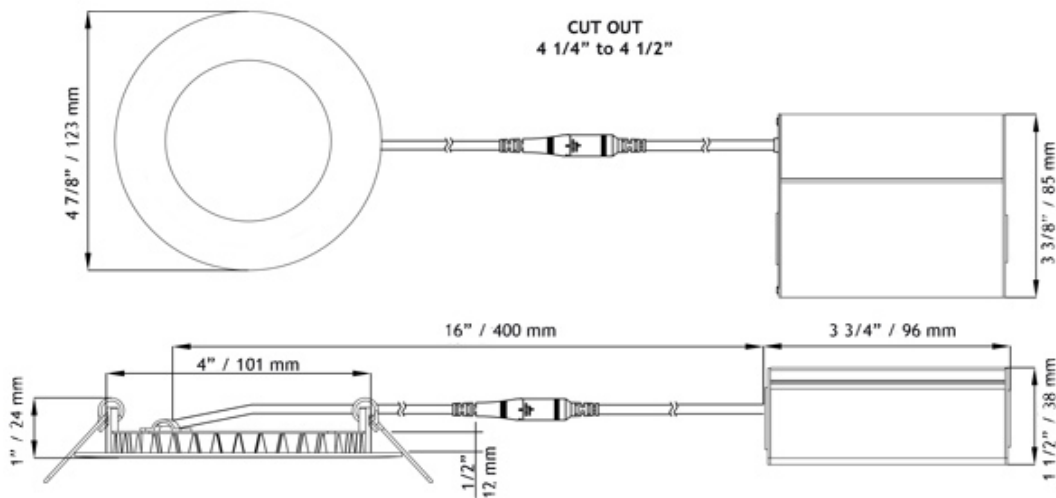

**Economy Line 4" Round Super Thin Recessed LED 11W**
**Type IC & Airtight**

Project: \_\_\_\_\_

Location: \_\_\_\_\_

Qty: \_\_\_\_\_

Notes: \_\_\_\_\_

**DESCRIPTION**

 Recessed 4" Round LED With Integral Driver In Connection Box.  
 Fits Where No Other Recessed Fixture Can.

**FEATURES & BENEFITS**

- 1/2" Thin - Install Directly Under Joists, Maximum Layout Flexibility
- Type IC Rated - No Housing Required
- Fast & Easy To Install - Save On Labour
- Driver Inside Connecton Box - No Junction Box Needed

**MOUNTING**

- Cut Hole In Ceiling And Snap Fixture In Opening With Attached Spring Clips.
- 2" Above Ceiling Clearance Required For Driver.
- Cut Out - 4 1/4" to 4 1/2".

SPECIFICATION	
Applications	Recessed Ceiling Mount
Energy Used	11 W
Colour Temperature	3000° K
Light Output	700 lm
Halogen Equivalent	65 W
Beam Angle	110°
CRI	80
Driver Input	120V AC 60 Hz
Power Factor	0.98
Dimming	TRIAC Dimmers 5% - 100%
Approved Location	Insulated Ceiling & Damp Locations
Air Tight	Yes
Ambient Temperature	-40° F (-40° C) to +104° F (+40° C)
Projected Life	70% Light Output at 36,000 Hours
Certification	cULus
Warranty	5 Year

**Driver:** In-house produced, Triac dimmable down to 5%.

**Connection Box:** Saves Contractors Labour In Installation On Every Job. Quick connectors included.

**PHOTOMETRIC DATA**

MODEL:	LB4R 30K	LAMP FLUX:	702.8 LM
VOLTAGE:	120 V	LUMENS / POWER:	68.46 LM/W
POWER:	10.27 W	CENTRAL INTENSITY:	270 CD
PF:	0.978	BEAM ANGLE:	108 DEGREES