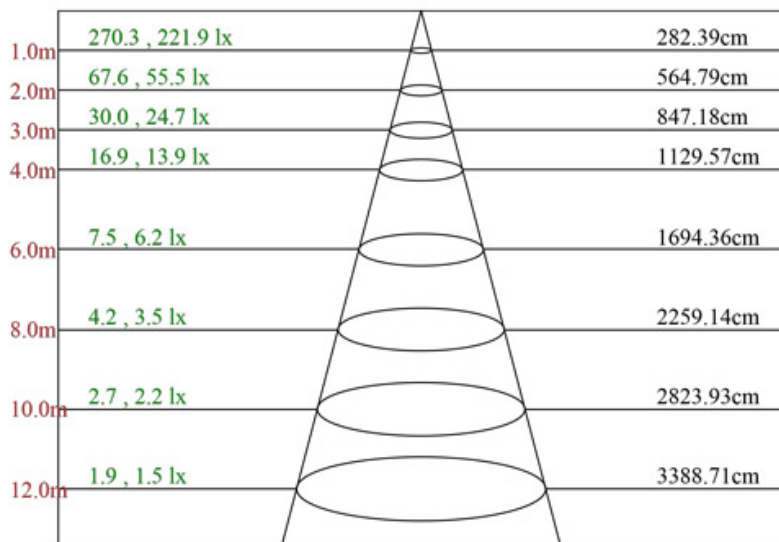

**Driver:** In-house produced, Triac dimmable down to 5%.

**Connection Box:** Saves Contractors Labour In Installation On Every Job. Quick connectors included.

**PHOTOMETRIC DATA**

MODEL:	LB4R 30K	LAMP FLUX:	702.8 LM
VOLTAGE:	120 V	LUMENS / POWER:	68.46 LM/W
POWER:	10.27 W	CENTRAL INTENSITY:	270 CD
PF:	0.978	BEAM ANGLE:	108 DEGREES

Max , Ave Beam angle of C0plane108.02

**ORDERING GUIDE**

Example: **LB4R/ 30K / WH**

Available in White Trim Only

**DRIVER INCLUDED**

**ACCESSORIES**

Sold Separately

Low Voltage Extension Cable  
10ft - cat # **EXC10**  
Max 40 ft Extension Allowed