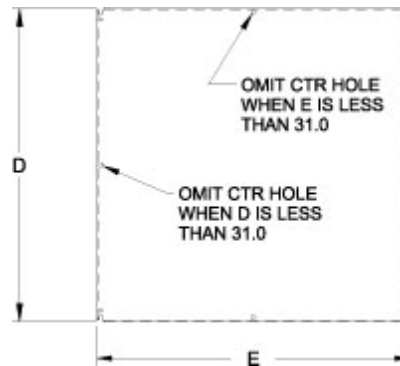

Quality Products. Service Excellence.

Inner Panels *EP Series*

Eclipse Series Enclosures

Features

- Larger than standard NEMA panel used in same sized enclosure.
- 12gauge steel construction.
- Larger sizes have 2 or 4 formed flanges for added strength.
- Slotted corner design for easier mounting.
- Finished in white or unpainted galvanized.

| Mild Steel | | | | |
|------------|---------------------|-------|-------|-------|
| Part No. | Galvanized Part No. | Size | | Gauge |
| | | D | E | |
| EP1210 | EPG1210 | 10.20 | 8.20 | 12 |
| EP1212 | EPG1212 | 10.20 | 10.20 | 12 |
| EP1224 | EPG1224 | 10.20 | 22.20 | 12 |
| EP1612 | EPG1612 | 14.20 | 10.20 | 12 |
| EP1616 | EPG1616 | 14.20 | 14.20 | 12 |
| EP1620 | EPG1620 | 14.20 | 18.20 | 12 |
| EP2012 | EPG2012 | 18.20 | 10.20 | 12 |
| EP2016 | EPG2016 | 18.20 | 14.20 | 12 |
| EP2020 | EPG2020 | 18.20 | 18.20 | 12 |
| EP2024 | EPG2024 | 18.20 | 22.20 | 12 |
| EP2412 | EPG2412 | 22.20 | 10.20 | 12 |
| EP2416 | EPG2416 | 22.20 | 14.20 | 12 |
| EP2420 | EPG2420 | 22.20 | 18.20 | 12 |
| EP2424 | EPG2424 | 22.20 | 22.20 | 12 |
| EP2430 | EPG2430 | 22.20 | 28.20 | 12 |
| EP2442 | EPG2442 | 22.20 | 40.20 | 12 |
| EP2448 | EPG2448 | 22.20 | 46.20 | 12 |
| EP3012 | EPG3012 | 28.20 | 10.20 | 12 |
| EP3016 | EPG3016 | 28.20 | 14.20 | 12 |
| EP3020 | EPG3020 | 28.20 | 18.20 | 12 |
| EP3024 | EPG3024 | 28.20 | 22.20 | 12 |