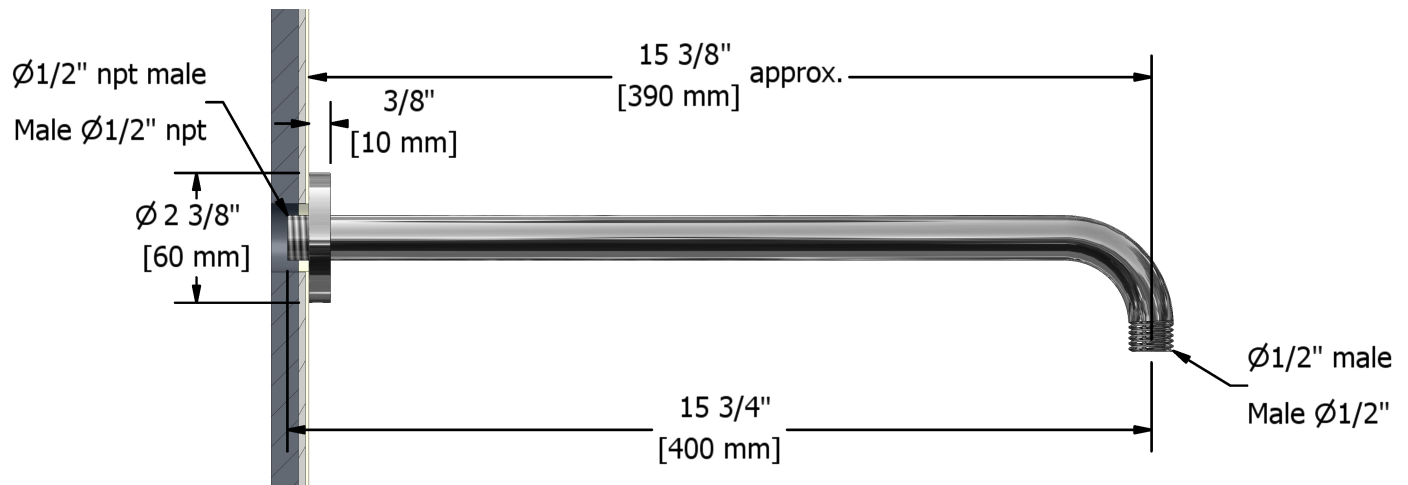

40 cm (16") shower arm
503XX

Specifications

Descriptions

- 1/2" inlet male NPT
- Round flange

Available colors

- C : Chrome
- BN : Brushed nickel (PVD)
- PN : Polished nickel (PVD)

Certifications

- CMR248 Approval