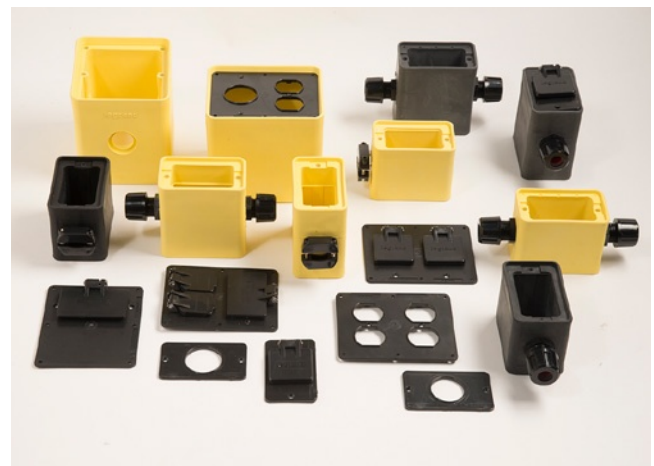

CATALOG NUMBER	DESCRIPTION
PORTABLE OUTLET BOXES	
3051BK	1G Black Duplex Cover Plate
3056BK	1G Black Flip Lid Dplx Cover Plate
3052BK	1G Black 1.39 Dia Rec Cover Plate
3057BK	1G Black Flip Lid 1.39 Dia Cover Plate
3055BK	1G Black 1.56 Dia Rec Cover Plate
3058BK	1G Black Flip Lid 1.56 Dia Cover Plate
3054BK	1G Black Blank Cover Plate
3060BK	1G Black GFCI Cover Plate
3061BK	1G Black Flip Lid GFCI Cover Plate
3260BK	2G Black 2-Duplex Cover Plate
3260WBK	2G Black Flip Lid 2-Dplx Cover Plate
3261BK	2G Black 1-1.56, 1-Blank Cover Plate
3261WBK	2G Black Flip Lid 1.56, Blank Cover Plate
3263BK	2G Black 2-1.56 Dia Cover Plate
3263WBK	2G BLCK Flip Lid 2-1.56 Dia Cover Plate
3265BK	2G Black Blank Cover Plate
3267BK	2G Black 1-GFCI, 1 Duplex Cover Plate
3267WBK	2G Black FlipLid 1 GFCI, 1 Duplex Cover Plate
3241BK	2G Black 1-GFCI, 1 Blank Cover Plate
3241WBK	2G Black FlipLid 1 GFCI, 1 Blank Cover Plate
3251BK	2G Black 2-GFCI Cover Plate
3251WBK	2G Black Flip Lid 2-GFCI Cover Plate
3262BK	2G Black 1-1.56 Dia, 1 Duplex Cover Plate
3262WBK	2G Black Flip Lid 1-1.56, 1-Duplex Cover

Single Gang Outlet Boxes (Clamp Style)