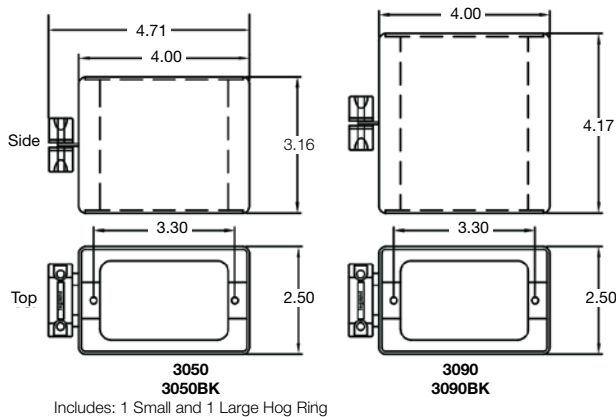

CATALOG NUMBER	DESCRIPTION
PORTABLE OUTLET BOXES	
3051BK	1G Black Duplex Cover Plate
3056BK	1G Black Flip Lid Dplx Cover Plate
3052BK	1G Black 1.39 Dia Rec Cover Plate
3057BK	1G Black Flip Lid 1.39 Dia Cover Plate
3055BK	1G Black 1.56 Dia Rec Cover Plate
3058BK	1G Black Flip Lid 1.56 Dia Cover Plate
3054BK	1G Black Blank Cover Plate
3060BK	1G Black GFCI Cover Plate
3061BK	1G Black Flip Lid GFCI Cover Plate
3260BK	2G Black 2-Duplex Cover Plate
3260WBK	2G Black Flip Lid 2-Dplx Cover Plate
3261BK	2G Black 1-1.56, 1-Blank Cover Plate
3261WBK	2G Black Flip Lid 1.56, Blank Cover Plate
3263BK	2G Black 2-1.56 Dia Cover Plate
3263WBK	2G BLCK Flip Lid 2-1.56 Dia Cover Plate
3265BK	2G Black Blank Cover Plate
3267BK	2G Black 1-GFCI, 1 Duplex Cover Plate
3267WBK	2G Black FlipLid 1 GFCI, 1 Duplex Cover Plate
3241BK	2G Black 1-GFCI, 1 Blank Cover Plate
3241WBK	2G Black FlipLid 1 GFCI, 1 Blank Cover Plate
3251BK	2G Black 2-GFCI Cover Plate
3251WBK	2G Black Flip Lid 2-GFCI Cover Plate
3262BK	2G Black 1-1.56 Dia, 1 Duplex Cover Plate
3262WBK	2G Black Flip Lid 1-1.56, 1-Duplex Cover

Single Gang Outlet Boxes (Clamp Style)