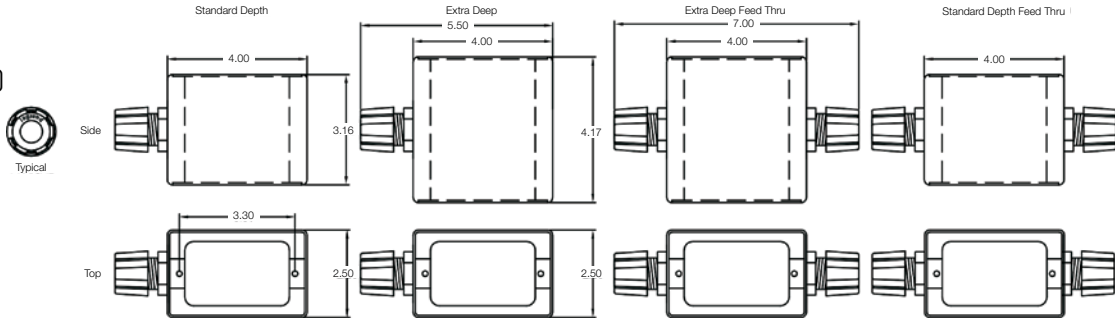

RUBBER & WATERTIGHT DEVICES

Industrial Grade Portable Outlet Boxes & Covers

Single Gang Outlet Boxes (Cord Grip Style)