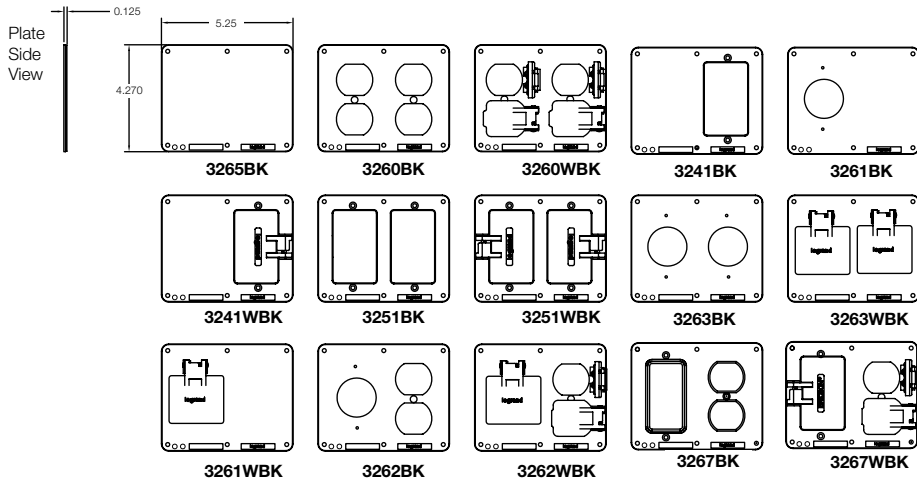

CATALOG NUMBER	DESCRIPTION
PORTABLE OUTLET BOXES	
3051BK	1G Black Duplex Cover Plate
3056BK	1G Black Flip Lid Dplx Cover Plate
3052BK	1G Black 1.39 Dia Rec Cover Plate
3057BK	1G Black Flip Lid 1.39 Dia Cover Plate
3055BK	1G Black 1.56 Dia Rec Cover Plate
3058BK	1G Black Flip Lid 1.56 Dia Cover Plate
3054BK	1G Black Blank Cover Plate
3060BK	1G Black GFCI Cover Plate
3061BK	1G Black Flip Lid GFCI Cover Plate
3260BK	2G Black 2-Duplex Cover Plate
3260WBK	2G Black Flip Lid 2-Dplx Cover Plate
3261BK	2G Black 1-1.56, 1-Blank Cover Plate
3261WBK	2G Black Flip Lid 1.56, Blank Cover Plate
3263BK	2G Black 2-1.56 Dia Cover Plate
3263WBK	2G BLCK Flip Lid 2-1.56 Dia Cover Plate
3265BK	2G Black Blank Cover Plate
3267BK	2G Black 1-GFCI, 1 Duplex Cover Plate
3267WBK	2G Black FlipLid 1 GFCI, 1 Duplex Cover Plate
3241BK	2G Black 1-GFCI, 1 Blank Cover Plate
3241WBK	2G Black FlipLid 1 GFCI, 1 Blank Cover Plate
3251BK	2G Black 2-GFCI Cover Plate
3251WBK	2G Black Flip Lid 2-GFCI Cover Plate
3262BK	2G Black 1-1.56 Dia, 1 Duplex Cover Plate
3262WBK	2G Black Flip Lid 1-1.56, 1-Duplex Cover

Single Gang Outlet Boxes (Clamp Style)

RUBBER & WATERTIGHT DEVICES

Industrial Grade Portable Outlet Boxes & Covers

Single Gang Outlet Boxes (Cord Grip Style)

Single Gang Covers

Double Gang Covers

Double Gang Outlet Boxes