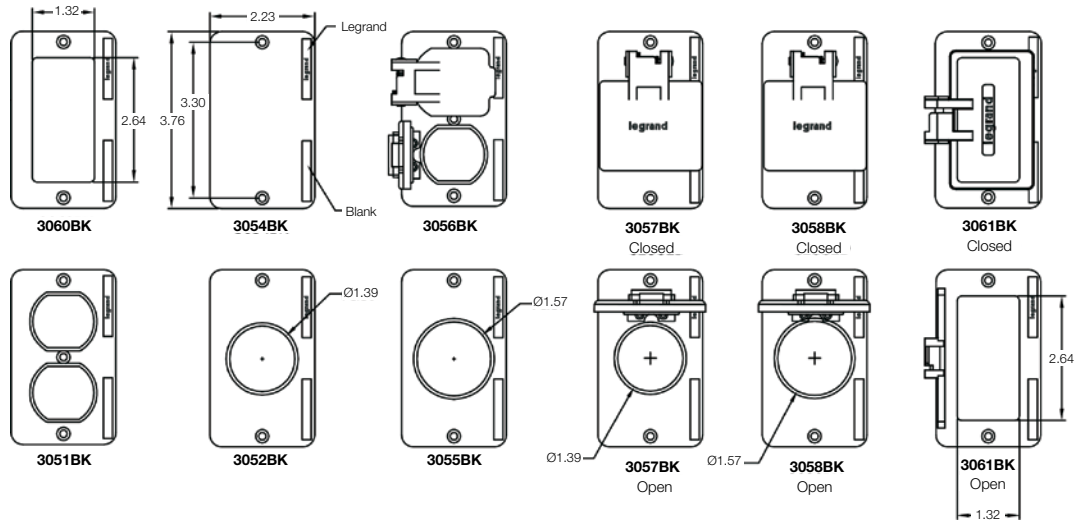

CATALOG NUMBER	DESCRIPTION
PORTABLE OUTLET BOXES	
3051BK	1G Black Duplex Cover Plate
3056BK	1G Black Flip Lid Dplx Cover Plate
3052BK	1G Black 1.39 Dia Rec Cover Plate
3057BK	1G Black Flip Lid 1.39 Dia Cover Plate
3055BK	1G Black 1.56 Dia Rec Cover Plate
3058BK	1G Black Flip Lid 1.56 Dia Cover Plate
3054BK	1G Black Blank Cover Plate
3060BK	1G Black GFCI Cover Plate
3061BK	1G Black Flip Lid GFCI Cover Plate
3260BK	2G Black 2-Duplex Cover Plate
3260WBK	2G Black Flip Lid 2-Dplx Cover Plate
3261BK	2G Black 1-1.56, 1-Blank Cover Plate
3261WBK	2G Black Flip Lid 1.56, Blank Cover Plate
3263BK	2G Black 2-1.56 Dia Cover Plate
3263WBK	2G BLCK Flip Lid 2-1.56 Dia Cover Plate
3265BK	2G Black Blank Cover Plate
3267BK	2G Black 1-GFCI, 1 Duplex Cover Plate
3267WBK	2G Black FlipLid 1 GFCI, 1 Duplex Cover Plate
3241BK	2G Black 1-GFCI, 1 Blank Cover Plate
3241WBK	2G Black FlipLid 1 GFCI, 1 Blank Cover Plate
3251BK	2G Black 2-GFCI Cover Plate
3251WBK	2G Black Flip Lid 2-GFCI Cover Plate
3262BK	2G Black 1-1.56 Dia, 1 Duplex Cover Plate
3262WBK	2G Black Flip Lid 1-1.56, 1-Duplex Cover

Single Gang Outlet Boxes (Clamp Style)

RUBBER & WATERTIGHT DEVICES

Industrial Grade Portable Outlet Boxes & Covers

Single Gang Outlet Boxes (Cord Grip Style)

Single Gang Covers

Double Gang Covers

Double Gang Outlet Boxes