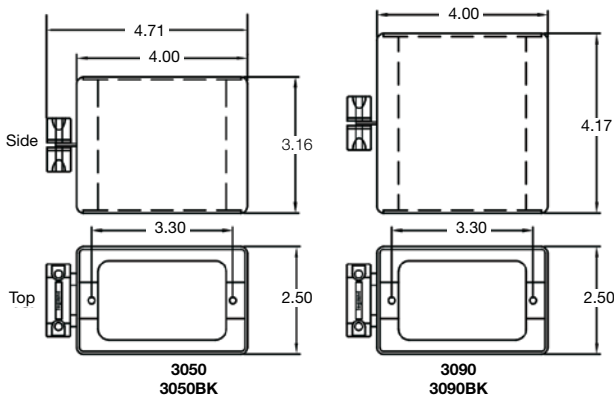

CATALOG NUMBER	DESCRIPTION
PORTABLE OUTLET BOXES	
3051BK	1G Black Duplex Cover Plate
3056BK	1G Black Flip Lid Dplx Cover Plate
3052BK	1G Black 1.39 Dia Rec Cover Plate
3057BK	1G Black Flip Lid 1.39 Dia Cover Plate
3055BK	1G Black 1.56 Dia Rec Cover Plate
3058BK	1G Black Flip Lid 1.56 Dia Cover Plate
3054BK	1G Black Blank Cover Plate
3060BK	1G Black GFCI Cover Plate
3061BK	1G Black Flip Lid GFCI Cover Plate
3260BK	2G Black 2-Duplex Cover Plate
3260WBK	2G Black Flip Lid 2-Dplx Cover Plate
3261BK	2G Black 1-1.56, 1-Blank Cover Plate
3261WBK	2G Black Flip Lid 1.56, Blank Cover Plate
3263BK	2G Black 2-1.56 Dia Cover Plate
3263WBK	2G BLCK Flip Lid 2-1.56 Dia Cover Plate
3265BK	2G Black Blank Cover Plate
3267BK	2G Black 1-GFCI, 1 Duplex Cover Plate
3267WBK	2G Black FlipLid 1 GFCI, 1 Duplex Cover Plate
3241BK	2G Black 1-GFCI, 1 Blank Cover Plate
3241WBK	2G Black FlipLid 1 GFCI, 1 Blank Cover Plate
3251BK	2G Black 2-GFCI Cover Plate
3251WBK	2G Black Flip Lid 2-GFCI Cover Plate
3262BK	2G Black 1-1.56 Dia, 1 Duplex Cover Plate
3262WBK	2G Black Flip Lid 1-1.56, 1-Duplex Cover

Single Gang Outlet Boxes (Clamp Style)

Includes: 1 Small and 1 Large Hog Ring