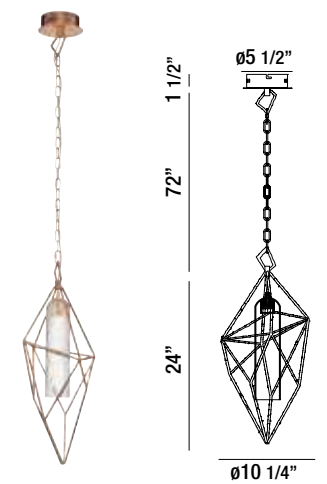

Verdino

Hand crafted golden metalwork houses a sleek seeded LED chandelier

34042-014

9-LIGHT LED CHANDELIER
9 x 5W/LED 4000K/3600lm
(dimmable)

33758-015

LARGE LED PENDANT
5W/LED 4000K/400lm
(dimmable)

34041-017

6-LIGHT LED CHANDELIER
6 x 5W/LED 4000K/2400lm
(dimmable)

33757-018

SMALL LED PENDANT
5W/LED 4000K/400lm
(dimmable)