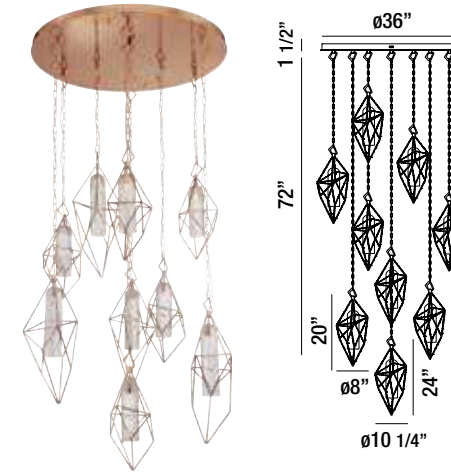

Verdino

Hand crafted golden metalwork houses a sleek seeded LED chandelier

34042-014

9-LIGHT LED CHANDELIER
9 x 5W/LED 4000K/3600lm
(dimmable)

33758-015

LARGE LED PENDANT
5W/LED 4000K/400lm
(dimmable)

34041-017

6-LIGHT LED CHANDELIER
6 x 5W/LED 4000K/2400lm
(dimmable)

33757-018

SMALL LED PENDANT
5W/LED 4000K/400lm
(dimmable)