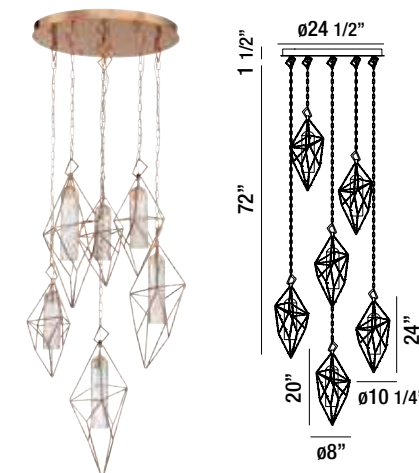

Verdino

Hand crafted golden metalwork houses a sleek seeded LED chandelier

34042-014

9-LIGHT LED CHANDELIER
9 x 5W/LED 4000K/3600lm
(dimmable)

33758-015

LARGE LED PENDANT
5W/LED 4000K/400lm
(dimmable)

34041-017

6-LIGHT LED CHANDELIER
6 x 5W/LED 4000K/2400lm
(dimmable)

33757-018

SMALL LED PENDANT
5W/LED 4000K/400lm
(dimmable)