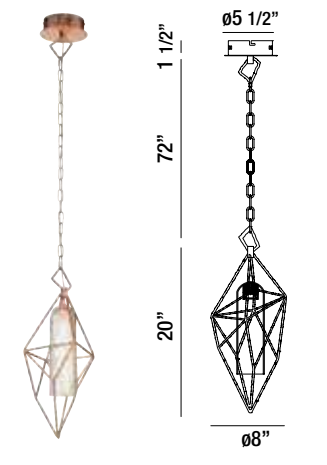

Verdino

Hand crafted golden metalwork houses a sleek seeded LED chandelier

34042-014

9-LIGHT LED CHANDELIER
9 x 5W/LED 4000K/3600lm
(dimmable)

33758-015

LARGE LED PENDANT
5W/LED 4000K/400lm
(dimmable)

34041-017

6-LIGHT LED CHANDELIER
6 x 5W/LED 4000K/2400lm
(dimmable)

33757-018

SMALL LED PENDANT
5W/LED 4000K/400lm
(dimmable)