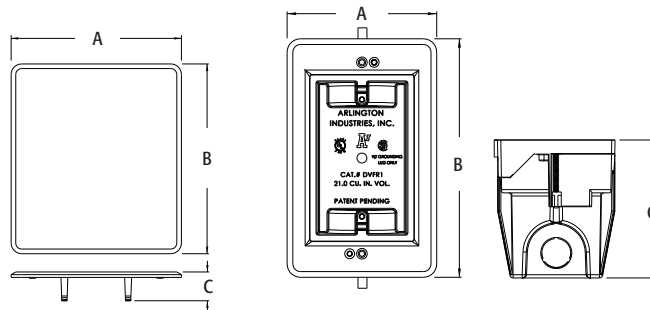

Recessed Indoor IN BOX® for New & Retrofit Construction

Non-metallic, recessed electrical boxes with trim plates and wall plates. Low voltage divider included for multiple gang boxes.

FEATURES AND BENEFITS

- Recessed box allows items, such as furniture, to be placed closer to the wall
- Plugs don't extend past the wall like a regular box
- Trim plate is textured/paintable
- For power or low voltage applications
- Mounting wings hold bracket securely against wall when screws are tightened
- ‡2-hour fire rating

CATALOG NUMBER	UPC/DCI/NAED MFG #018997	DESCRIPTION / CU. IN.	UNIT PKG	STD PKG	DIM A	DIM B	DIM C
DVFR1W†‡^Δ	14330	Single Gang / 21.0	1	4	4.200	6.698	3.875
DVFR2W*†‡^Δ	14331	2-Gang, White / 34.0	1	4	6.012	6.698	3.875
DVFR3W*†	14340	3-Gang, White / 49.3	1	1	7.930	6.818	3.875
DVFR4W*†	14342	4-Gang, White / 64.5	1	1	9.742	6.818	3.875
DVFR3C	14337	2-Gang, White Cover	10	10	6.012	6.698	1.017
DVFR3C	10570	Non-Metallic Blank Cover for 3-Gang Box	10	10	9.742	6.818	1.017

*Includes Voltage Separator for power and/or low voltage.
†Add suffix "GC" to Catalog # when ordering in Canada to include grounding clip, for example DVFR1WGC.

‡ 2-Hour Fire Rating

Δ cULus Listed

PATENTED.

SINGLE GANG INDOOR IN BOX INCLUDES...

Recessed box, trim plate, (1) standard duplex and (1) standard GFCI face plate, (1) NM94 cable connector, (2) mounting screws, and (2) installation screws.