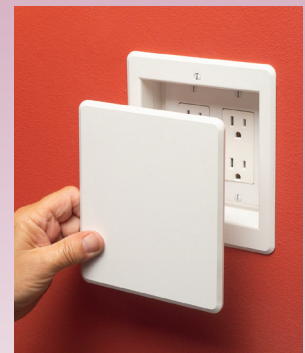

Recessed Indoor IN BOX® for New & Retrofit Construction

DVFR1W

DVFR2W

DVFR3W

DVFR4W

Non-metallic, recessed electrical boxes with trim plates and wall plates. Low voltage divider included for multiple gang boxes.

SINGLE GANG INDOOR IN BOX INCLUDES...

Recessed box, trim plate, (1) standard duplex and (1) standard GFCI face plate, (1) NM94 cable connector, (2) mounting screws, and (2) installation screws.

DVFR3C can be used with the following Arlington Boxes...

- DVFR1W
- DVFR2W
- TVBS505
- TVBU505
- TVBU505BL
- TVBR505K

New Work...

Screws provided for fast and easy mounting to stud

Attractive!

DVFR1W shown.

Optional box cover. DVFR3C shown.

Box positioning tabs are set for 1/2" or 5/8" drywall.