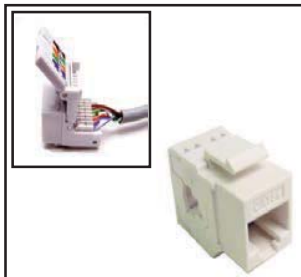

72-106-WH-E

UL 350MHz, RJ45 ENHANCED TOOLESS KEYSTONE JACK
Secure self-terminating IDC mechanism allows for tool free installation Gold plated 50 microns.
72-103-AL-E.....Almond
72-103-BK-E.....Black
72-103-BU-E.....Blue
72-103-GN-E.....Green
72-103-IV-E.....Ivory
72-103-OR-E.....Orange
72-103-RD-E.....Red
72-103-WH-E.....White
72-103-YL-E.....Yellow
72-106-BK-E.....(Black) Narrow version
72-106-WH-E.....(White) Narrow version

UL 1GHz RJ45 BROADBAND CAT 6 TOOLESS, KEYSTONE JACK
Secure self-terminating IDC mechanism allows for tool free installation.
Gold plated 50 microns
72-401-WH.....White

RCA AUDIO/VIDEO FEMALE TO FEMALE RECESSED KEYSTONE INSERT

Recessed RCA Female to Female feed-thru jack. Flush-faced colored insert provides for easy identification. Comes with either Gold or Nickel plated connectors.

Please specify color and style when ordering