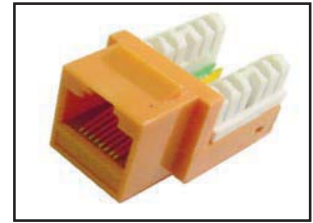

72-306
6 POSITION FEMALE TO FEMALE KEYSTONE FEEDTHRU JACK
RJ12, 6 pin Female to Female feed-thru keystone insert.
Color is Black

6-POSITION UL KEYSTONE MODULAR JACK
IDC type meets level 3 & 4 requirements. 30 microns gold plated contacts and ABS material UL94/A-O. Suitable for 22-26 AWG wire. Will work as a 4 position jack.
72-100-AL.....Almond
72-100-BK..... Black
72-100-IV..... Ivory
72-100-WH..... White

UL 350MHz, RJ45 ENHANCED 90° KEYSTONE JACK
Gold plated 50 microns.
72-102-AL-E90.....Almond
72-102-BK-E90..... Black
72-102-BU-E90..... Blue
72-102-GN-E90..... Green
72-102-IV-E90..... Ivory
72-102-OR-E90..... Orange
72-102-RD-E90..... Red
72-102-WH-E90..... White
72-102-YL-E90..... Yellow

72-106-WH-E

UL 350MHz, RJ45 ENHANCED TOOLESS KEYSTONE JACK
Secure self-terminating IDC mechanism allows for tool free installation Gold plated 50 microns.
72-103-AL-E.....Almond
72-103-BK-E.....Black
72-103-BU-E.....Blue
72-103-GN-E.....Green
72-103-IV-E.....Ivory
72-103-OR-E.....Orange
72-103-RD-E.....Red
72-103-WH-E.....White
72-103-YL-E.....Yellow
72-106-BK-E.....(Black) Narrow version
72-106-WH-E.....(White) Narrow version

Recessed RCA Female to Female feed-thru jack. Flush-faced colored insert provides for easy identification. Comes with either Gold or Nickel plated connectors.

Please specify color and style when ordering