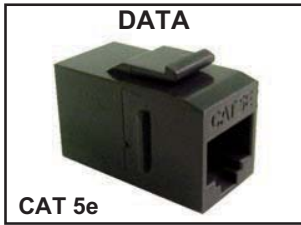

72 - Series Network Products

keystone audio/video
and data keystone
accessories

CAT 5e

72-305-E
8 POSITION FEMALE TO FEMALE KEYSTONE FEED-THRU JACK
CAT5e RJ45 Female to Female feed-thru keystone insert.
Color: Black.

72-306
6 POSITION FEMALE TO FEMALE KEYSTONE FEEDTHRU JACK
RJ12, 6 pin Female to Female feed-thru keystone insert.
Color is Black

6-POSITION UL KEYSTONE MODULAR JACK
IDC type meets level 3 & 4 requirements. 30 microns gold plated contacts and ABS material UL94/A-O. Suitable for 22-26 AWG wire. Will work as a 4 position jack.
72-100-AL.....Almond
72-100-BK..... Black
72-100-IV..... Ivory
72-100-WH..... White

8-POSITION UL KEYSTONE MODULAR JACK
IDC type meets level 3 & 4 requirements. 30 microns gold plated contacts and ABS material UL94/A-O. Suitable for 22-26 AWG wire.
72-101-BK..... Black
72-101-IV..... Ivory
72-101-WH..... White