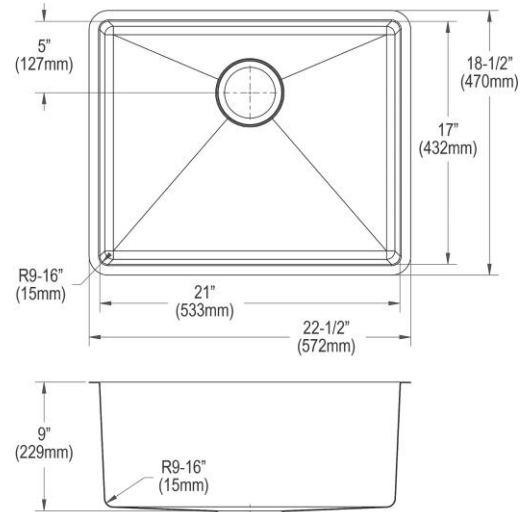

Included with Product: Custom fit bottom grid, deep strainer drain.

A Century of Tradition and Quality. For more than 100 years, Elkay has been making innovative products and providing exceptional customer care. We take pride in offering plumbing products that make life easier, inspire change and leave the world a better place.

Product Compliance: ASME A112.19.3/CSA B45.4
Accessory: ASME A112.18.2/CSA B125.2

Sinks are listed by IAPMO® as meeting the applicable requirements of the Uniform Plumbing Code®, International Plumbing Code®, and National Plumbing Code of Canada.

[Clean and Care Manual (PDF)](#)
[Installation Instructions (PDF) - 1000005239](#)
[Installation Instructions (PDF) - 1000005235 drain Warranty (PDF)](#)