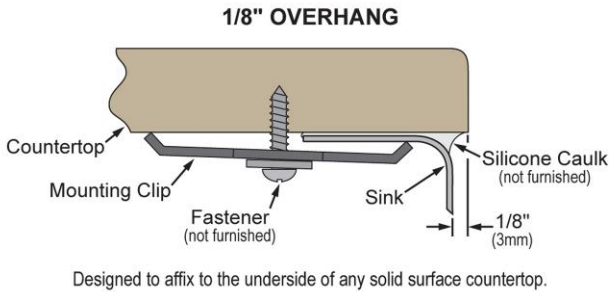

PRODUCT SPECIFICATIONS

Elkay Crosstown® 18 Gauge Stainless Steel 22-1/2" x 18-1/2" x 9" Single Bowl Undermount Sink Kit. Sink is manufactured from 18 gauge 304 Stainless Steel with a Polished Satin finish, Rear Center drain placement, and Full spray sides and bottom with Sides and Bottom pads.

Installation Type:	Sink Kits, Undermount
Material:	304 Stainless Steel
Finish:	Polished Satin
Gauge:	18
Sound Deadening:	Full spray sides and bottom with Sides and Bottom pads
Number of Bowls:	1
Sink Dimensions:	22-1/2" x 18-1/2" x 9"
Bowl 1 Dimensions:	21" x 17" x 9"
Drain Size:	3-1/2" (89mm)
Drain Location:	Rear Center
Minimum Cabinet Size:	27"
Mounting Hardware:	Part # 54300008 included
Template Included:	Yes
Cutout Template #:	1000003457

Template is available for download at [elkay.com](#). CAD software will be required to open the template.

Installation Profile: