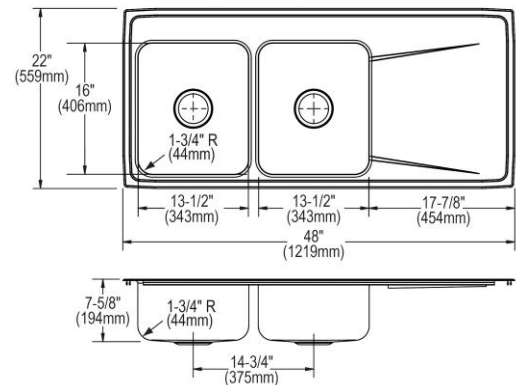

PRODUCT SPECIFICATIONS

Elkay Lustertone™ Classic Stainless Steel 48" x 22" x 7-5/8" Equal Double Bowl Drop-in Sink with Drainboard. Sink is manufactured from 18 gauge 304 Stainless Steel with a Lustrous Satin finish, Center drain placement, and Bottom only pads.

Installation Type:	Drop-in
Material:	304 Stainless Steel
Special Features:	Drainboard
Finish:	Lustrous Satin
Gauge:	18
Sound Deadening:	Bottom only pads
Number of Bowls:	2
Sink Dimensions:	48" x 22" x 7-5/8"
Bowl 1 Dimensions:	13-1/2" x 16" x 7-1/2"
Bowl 2 Dimensions:	13-1/2" x 16" x 7-1/2"
Drain Size:	3-1/2" (89mm)
Drain Location:	Center
Minimum Cabinet Size:	51"
Mounting Hardware:	Part # 64090008 included for countertops up to 3/4" (19mm) thick
Template Included:	No
Cutout Template #:	1000001284

1-1/2" (38mm) Diameter Faucet Holes on 4" (102mm) Centers

PART: _____ QTY: _____
 PROJECT: _____
 CONTACT: _____
 DATE: _____
 NOTES: _____
 APPROVAL: _____

In keeping with our policy of continuing product improvement, Elkay reserves the right to change product specifications without notice. Please visit [elkay.com](#) for the most current version of Elkay product specification sheets. This specification describes an Elkay product with design, quality, and functional benefits to the user. When making a comparison of other producers' offerings, be certain these features are not overlooked.