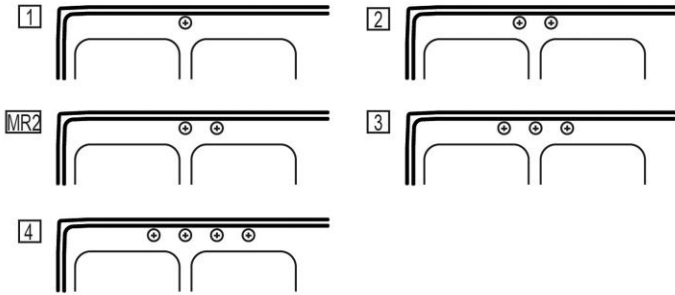

PRODUCT SPECIFICATIONS

Elkay Lustertone™ Classic Stainless Steel 48" x 22" x 7-5/8" Equal Double Bowl Drop-in Sink with Drainboard. Sink is manufactured from 18 gauge 304 Stainless Steel with a Lustrous Satin finish, Center drain placement, and Bottom only pads.

Installation Type:	Drop-in
Material:	304 Stainless Steel
Special Features:	Drainboard
Finish:	Lustrous Satin
Gauge:	18
Sound Deadening:	Bottom only pads
Number of Bowls:	2
Sink Dimensions:	48" x 22" x 7-5/8"
Bowl 1 Dimensions:	13-1/2" x 16" x 7-1/2"
Bowl 2 Dimensions:	13-1/2" x 16" x 7-1/2"
Drain Size:	3-1/2" (89mm)
Drain Location:	Center
Minimum Cabinet Size:	51"
Mounting Hardware:	Part # 64090008 included for countertops up to 3/4" (19mm) thick
Template Included:	No
Cutout Template #:	1000001284

1-1/2" (38mm) Diameter Faucet Holes on 4" (102mm) Centers

PART: _____ QTY: _____
 PROJECT: _____
 CONTACT: _____
 DATE: _____
 NOTES: _____
 APPROVAL: _____

In keeping with our policy of continuing product improvement, Elkay reserves the right to change product specifications without notice. Please visit [elkay.com](#) for the most current version of Elkay product specification sheets. This specification describes an Elkay product with design, quality, and functional benefits to the user. When making a comparison of other producers' offerings, be certain these features are not overlooked.