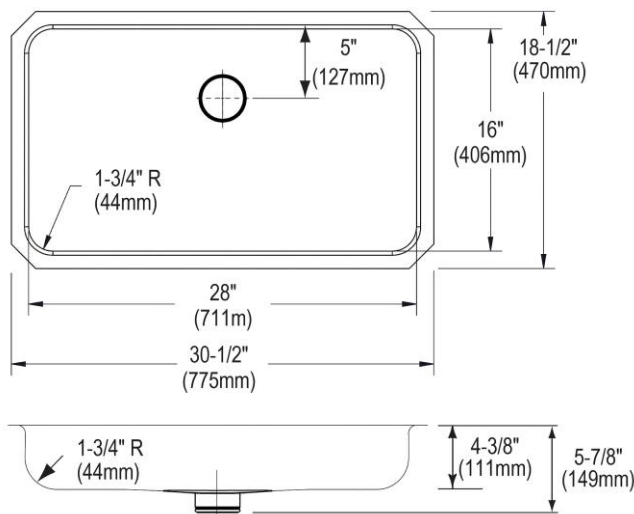

Included with Product: One LKPD1 Perfect Drain and strainer

A Century of Tradition and Quality. For more than 100 years, Elkay has been making innovative products and providing exceptional customer care. We take pride in offering plumbing products that make life easier, inspire change and leave the world a better place.

Product Compliance: ADA & ICC A117.1
ASME A112.19.3/CSA B45.4
Accessory: ASME A112.18.2/CSA B125.2

Sinks are listed by IAPMO® as meeting the applicable requirements of the Uniform Plumbing Code®, International Plumbing Code®, and National Plumbing Code of Canada.

Complies with ADA & ICC A117.1 accessibility requirements when installed according to the requirements outlined in these standards.

- [Clean and Care Manual (PDF)](#)
- [Installation Instructions (PDF) - 1000005239](#)
- [Installation Instructions (PDF) - 74180289_Dispenser](#)
- [Installation Instructions (PDF) - 74180340-USA_Drain](#)
- [Installation Instructions (PDF) - Garbage Disposer Compatibility Guide](#)
- [Warranty (PDF)](#)

Similar models are available with: additional ADA depths