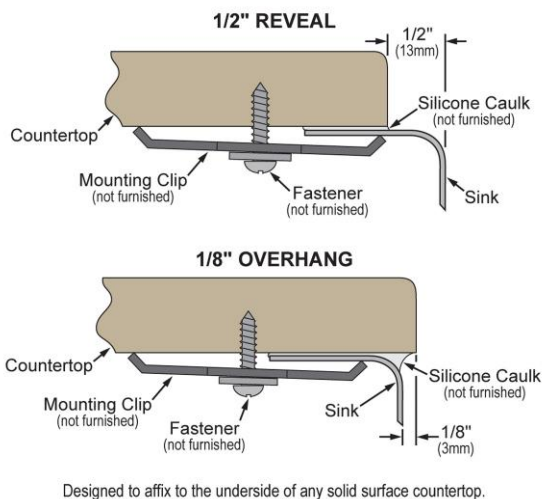

PRODUCT SPECIFICATIONS

Elkay Lustertone™ Classic Stainless Steel 30-1/2" x 18-1/2" x 4-3/8" Single Bowl Undermount ADA Sink w/Perfect Drain. Sink is manufactured from 18 gauge 304 Stainless Steel with a Lustrous Satin finish, Rear Center drain placement, and Bottom only pads.

Installation Type:	Undermount
Material:	304 Stainless Steel
Special Features:	Perfect Drain
Finish:	Lustrous Satin
Gauge:	18
Sound Deadening:	Bottom only pads
Number of Bowls:	1
Sink Dimensions:	30-1/2" x 18-1/2" x 5-7/8"
Bowl 1 Dimensions:	28" x 16" x 4-3/8"
Drain Size:	3-3/8" (86mm)
Drain Location:	Rear Center
Minimum Cabinet Size:	36"
Mounting Hardware:	Undermount brackets sold separately
Template Included:	Yes
Cutout Template #:	1000001414

Template is available for download at [elkay.com](#). CAD software will be required to open the template.

Perfect Drain: Seamlessly welded stainless steel collar eliminates the gap between a traditional drain and the sink for a more sanitary and gap free installation. Select garbage disposers can be installed on either sink bowl for user convenience. Please see our Garbage Disposer Compatibility Guide.

Installation Profile:

PART: _____ QTY: _____
PROJECT: _____
CONTACT: _____
DATE: _____
NOTES: _____
APPROVAL: _____