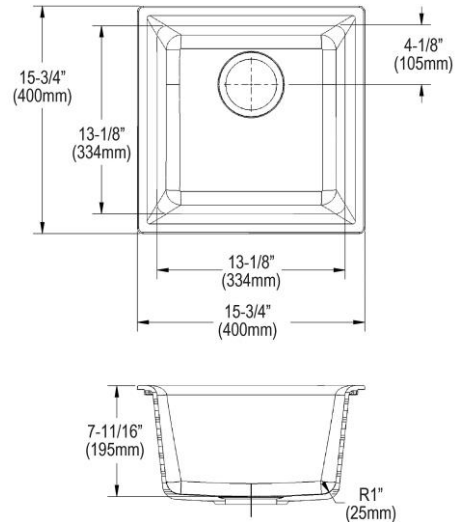

▼ **Ships in multiple boxes.**

A Century of Tradition and Quality. For more than 100 years, Elkay has been making innovative products and providing exceptional customer care. We take pride in offering plumbing products that make life easier, inspire change and leave the world a better place.

Product Compliance: CSA B45.5/IAPMO Z124
Accessory: ASME A112.18.2/CSA B125.2

[Clean and Care Manual (PDF)](#)
[Installation Instructions (PDF) - 74180697](#)
[Warranty (PDF)](#)