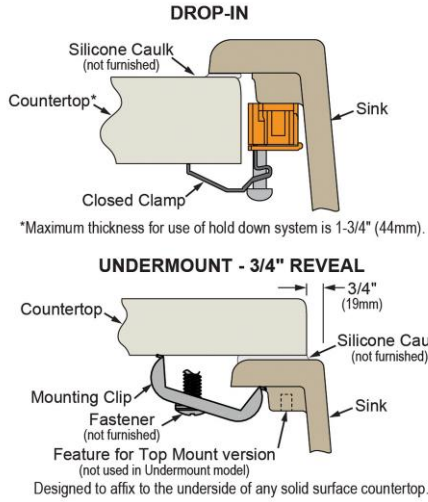

Installation Profile:

Included Accessories		
LKCLKIT	Elkay Sink Cleaning Kit Spec Sheet (PDF)	
LKOBG1616SS	Elkay Stainless Steel 11-1/2" x 11-1/2" x 1" Bottom Grid Spec Sheet (PDF)	
LKQS35	Elkay Polymer 3-1/2" Drain Fitting with Removable Basket Strainer and Rubber Stopper Spec Sheet (PDF)	
Optional Accessories		
LKW RB1209SS	Elkay Stainless Steel 8" x 11" x 7" Rinsing Basket Spec Sheet (PDF)	

In keeping with our policy of continuing product improvement, Elkay reserves the right to change product specifications without notice. Please visit elkay.com for the most current version of Elkay product specification sheets. This specification describes an Elkay product with design, quality, and functional benefits to the user. When making a comparison of other producers' offerings, be certain these features are not overlooked.