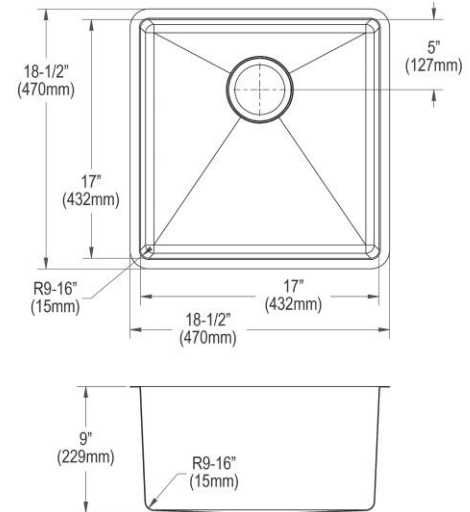

Included with Product: Custom fit bottom grid, deep strainer drain.

A Century of Tradition and Quality. For more than 100 years, Elkay has been making innovative products and providing exceptional customer care. We take pride in offering plumbing products that make life easier, inspire change and leave the world a better place.

Product Compliance: ASME A112.19.3/CSA B45.4
Accessory: ASME A112.18.2/CSA B125.2

Sinks are listed by IAPMO® as meeting the applicable requirements of the Uniform Plumbing Code®, International Plumbing Code®, and National Plumbing Code of Canada.

- [Clean and Care Manual (PDF)](#)
- [Installation Instructions (PDF) - 1000005239](#)
- [Installation Instructions (PDF) - 1000005235 drain](#)
- [Warranty (PDF)](#)