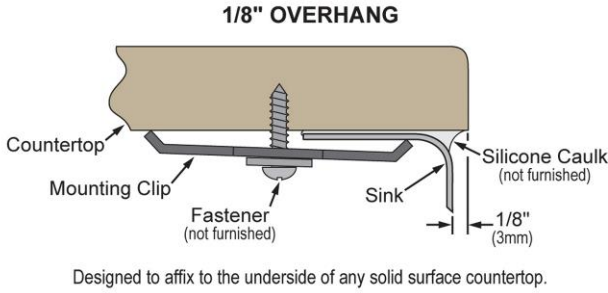

PRODUCT SPECIFICATIONS

Elkay Crosstown® 18 Gauge Stainless Steel 18-1/2" x 18-1/2" x 9" Single Bowl Undermount Sink Kit. Sink is manufactured from 18 gauge 304 Stainless Steel with a Polished Satin finish, Rear Center drain placement, and Full spray sides and bottom with Sides and Bottom pads.

Installation Type:	Sink Kits, Undermount
Material:	304 Stainless Steel
Finish:	Polished Satin
Gauge:	18
Sound Deadening:	Full spray sides and bottom with Sides and Bottom pads
Number of Bowls:	1
Sink Dimensions:	18-1/2" x 18-1/2" x 9"
Bowl 1 Dimensions:	17" x 17" x 9"
Drain Size:	3-1/2" (89mm)
Drain Location:	Rear Center
Minimum Cabinet Size:	24"
Mounting Hardware:	Part # 54300008 included
Template Included:	Yes
Cutout Template #:	1000001379

Template is available for download at [elkay.com](#). CAD software will be required to open the template.

Installation Profile: