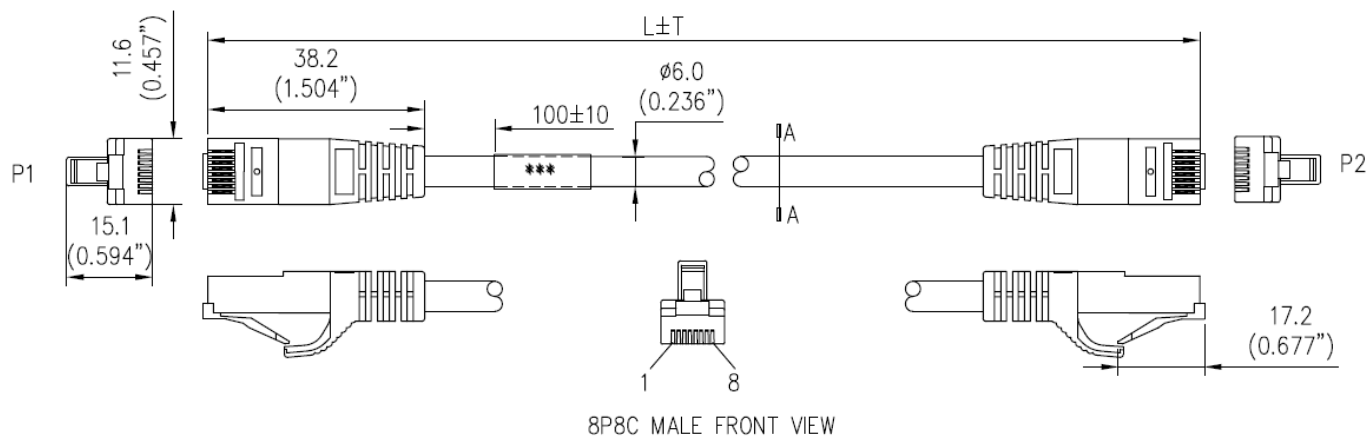

DATA SHEET

SPECIFICATIONS:

V-Series Cat6a Snagless (UTP) Ethernet Network Patch Cable, CM Rated

SPECIFICATIONS:

GENERAL INFO

- Cable Type: Cat6a
- Colors: GREY, BLUE, YELLOW, GREEN, WHITE, RED, BLACK, ORANGE, PURPLE
- Product Series: Value Series
- Type: Value Series-Snagless
- Component Type: Cat6a Patch Cord

LISTING AGENCIES/THIRD PARTY CERTIFICATIONS

- RoHS: Yes

CORD INFORMATION

- Cord Lengths US: 1, 2, 3, 4, 5, 6, 7, 8, 9, 10, 12, 14, 15, 20, 25 ft

PIN OUT	
	P1 ——— P2
26AWG 1	1 WHITE/ORANGE
26AWG 2	2 ORANGE
26AWG 3	3 WHITE/GREEN
26AWG 6	6 GREEN
26AWG 5	5 WHITE/BLUE
26AWG 4	4 BLUE
26AWG 7	7 WHITE/BROWN
26AWG 8	8 BROWN
> 1 PAIR