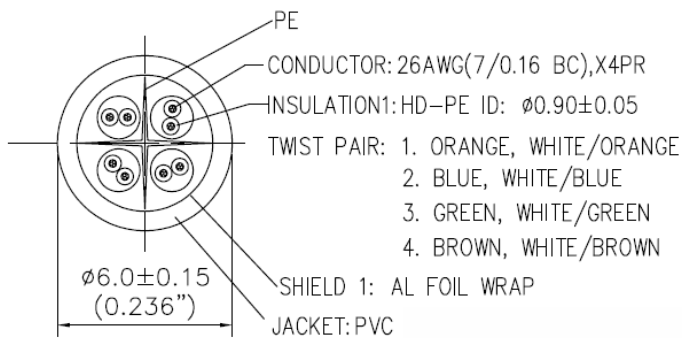

designed to be better.™

DATA SHEET

SPECIFICATIONS:

V-Series Cat6a Snagless (UTP) Ethernet Network Patch Cable, CM Rated

SPECIFICATIONS:

GENERAL INFO

- Cable Type: Cat6a
- Colors: GREY, BLUE, YELLOW, GREEN, WHITE, RED, BLACK, ORANGE, PURPLE
- Product Series: Value Series
- Type: Value Series-Snagless
- Component Type: Cat6a Patch Cord

LISTING AGENCIES/THIRD PARTY CERTIFICATIONS

- RoHS: Yes

CORD INFORMATION

- Cord Lengths US: 1, 2, 3, 4, 5, 6, 7, 8, 9, 10, 12, 14, 15, 20, 25 ft

PIN OUT	
	P1 ——— P2
26AWG 1	1 WHITE/ORANGE
26AWG 2	2 ORANGE
26AWG 3	3 WHITE/GREEN
26AWG 6	6 GREEN
26AWG 5	5 WHITE/BLUE
26AWG 4	4 BLUE
26AWG 7	7 WHITE/BROWN
26AWG 8	8 BROWN
> 1 PAIR	