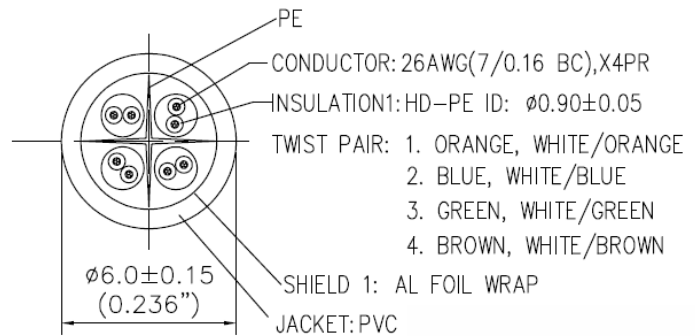

designed to be better.™

DATA SHEET

SPECIFICATIONS:

V-Series Cat6a Snagless (UTP) Ethernet Network Patch Cable, CM Rated

SPECIFICATIONS:

GENERAL INFO

- Cable Type: Cat6a
- Colors: GREY, BLUE, YELLOW, GREEN, WHITE, RED, BLACK, ORANGE, PURPLE
- Product Series: Value Series
- Type: Value Series-Snagless
- Component Type: Cat6a Patch Cord

LISTING AGENCIES/THIRD PARTY CERTIFICATIONS

- RoHS: Yes

CORD INFORMATION

- Cord Lengths US: 1, 2, 3, 4, 5, 6, 7, 8, 9, 10, 12, 14, 15, 20, 25 ft

PIN OUT	
P1	P2
26AWG 1	1 WHITE/ORANGE
26AWG 2	2 ORANGE
26AWG 3	3 WHITE/GREEN
26AWG 6	6 GREEN
26AWG 5	5 WHITE/BLUE
26AWG 4	4 BLUE
26AWG 7	7 WHITE/BROWN
26AWG 8	8 BROWN
> 1 PAIR	