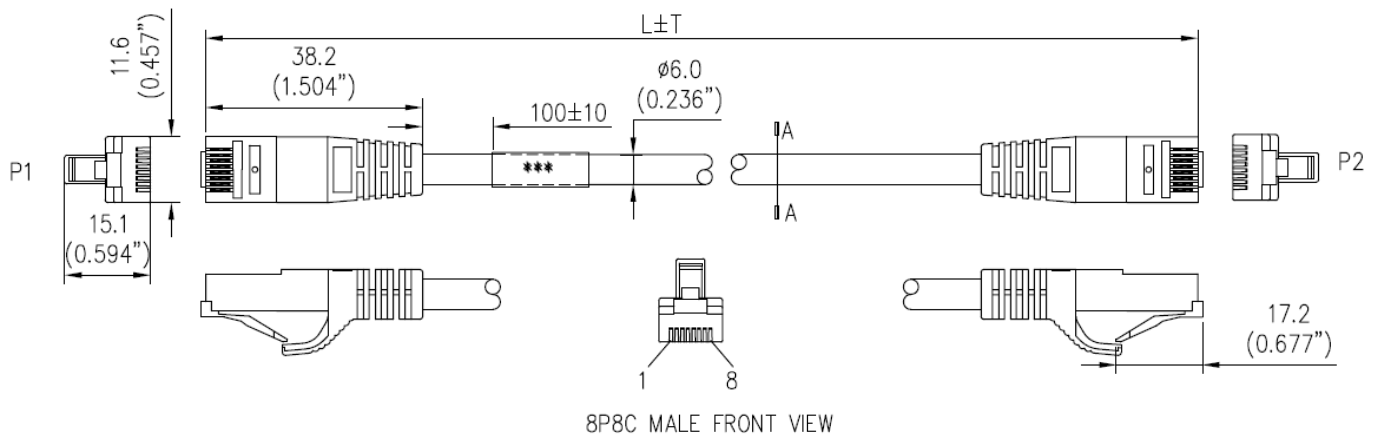

DATA SHEET

SPECIFICATIONS:

V-Series Cat6a Snagless (UTP) Ethernet Network Patch Cable, CM Rated

SPECIFICATIONS:

GENERAL INFO

- Cable Type: Cat6a
- Colors: GREY, BLUE, YELLOW, GREEN, WHITE, RED, BLACK, ORANGE, PURPLE
- Product Series: Value Series
- Type: Value Series-Snagless
- Component Type: Cat6a Patch Cord

LISTING AGENCIES/THIRD PARTY CERTIFICATIONS

- RoHS: Yes

CORD INFORMATION

- Cord Lengths US: 1, 2, 3, 4, 5, 6, 7, 8, 9, 10, 12, 14, 15, 20, 25 ft

PIN OUT	
P1	P2
26AWG 1	1 WHITE/ORANGE
26AWG 2	2 ORANGE
26AWG 3	3 WHITE/GREEN
26AWG 6	6 GREEN
26AWG 5	5 WHITE/BLUE
26AWG 4	4 BLUE
26AWG 7	7 WHITE/BROWN
26AWG 8	8 BROWN
> 1 PAIR