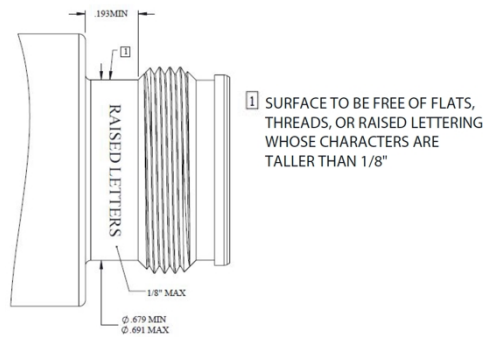

WPS-4F COMPATIBLE PORT SPECIFICATION