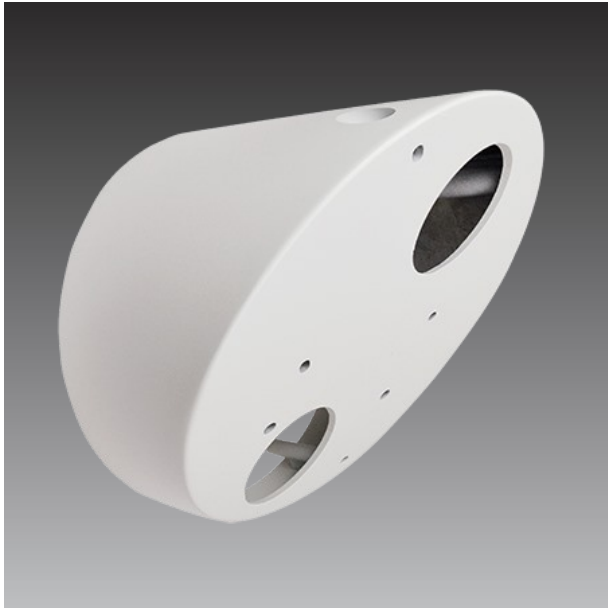

PMAX-0338

35-Degree Tilted Wall Mount for Fisheye and Hemispheric Cameras

► Specifications

Device

Product Type	Camera Mount
Application Environment	Indoor/Outdoor
Description	35-Degree Tilted Wall Mount for Fisheye and Hemispheric Cameras

General

Weight	421.5g (0.929lb)
Material	Aluminum
Warranty	1 Year(s)
Tilted Angle	35°

► Related Products

Dome - Hemispheric Dome

B511A	 <p>12MP Video Analytics Indoor Hemispheric Dome with D/N, Adaptive IR, Extreme WDR, SLLS, Fixed lens, f1.65mm/F2.8 (HOV:198.5° (overview area), 121.1° (high detail area)), H.264, Dewarping, 2D+3D DNR, Built-in Microphone, MicroSDHC/MicroSDXC, PoE/DC12V, DI/DO, Built-in Analytics</p>
-------	---