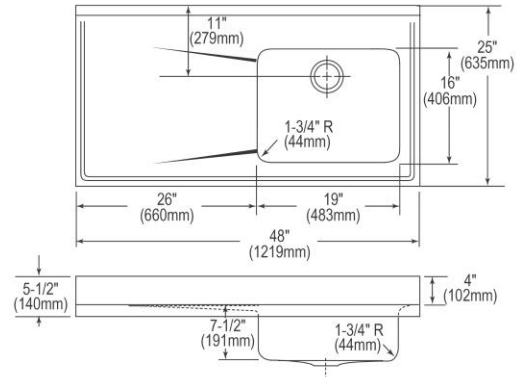

A Century of Tradition and Quality. For more than 100 years, Elkay has been making innovative products and providing exceptional customer care. We take pride in offering plumbing products that make life easier, inspire change and leave the world a better place.

Product Compliance: ASME A112.19.3/CSA B45.4

Sinks are listed by IAPMO® as meeting the applicable requirements of the Uniform Plumbing Code®, International Plumbing Code®, and National Plumbing Code of Canada.

[Clean and Care Manual (PDF)](#)
[Warranty (PDF)](#)

Similar models are available with: bowl on the opposite side