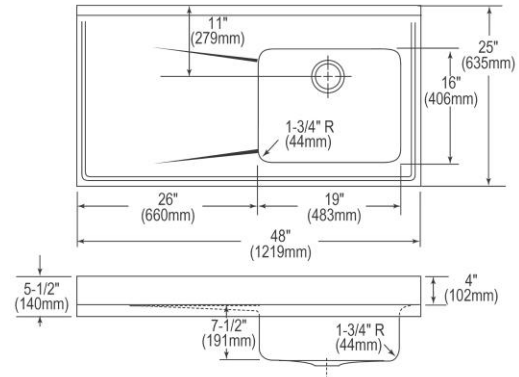

A Century of Tradition and Quality. For more than 100 years, Elkay has been making innovative products and providing exceptional customer care. We take pride in offering plumbing products that make life easier, inspire change and leave the world a better place.

Product Compliance: ASME A112.19.3/CSA B45.4

Sinks are listed by IAPMO® as meeting the applicable requirements of the Uniform Plumbing Code®, International Plumbing Code®, and National Plumbing Code of Canada.

[Clean and Care Manual (PDF)](#)
[Warranty (PDF)](#)

Similar models are available with: bowl on the opposite side