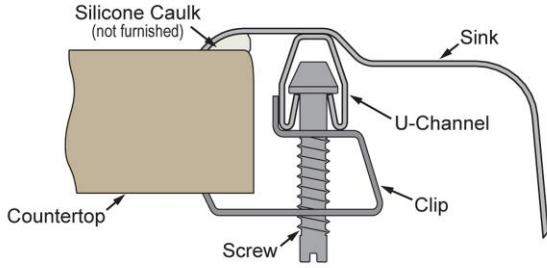

Installation Profile:

Included Accessories		
LKPD1	Elkay Perfect Drain Fitting Type 304 Stainless Steel Body and Strainer Spec Sheet (PDF)	
Optional Accessories		
LKWBG2115SS	Elkay Stainless Steel 20" x 14-3/4" x 1" Bottom Grid Spec Sheet (PDF)	
CB1516	Elkay Hardwood 15" x 16-3/4" x 3/4" Cutting Board Spec Sheet (PDF)	
LKDS35	Elkay 3-1/2" Garbage Disposal Stopper / Strainer for use with Perfect Drain-Satin Finish Spec Sheet (PDF)	
LKDS99	Elkay 3-1/2" Garbage Disposal Stopper / Strainer for use with Perfect Drain-Chrome Polished Stainless Steel Spec Sheet (PDF)	

In keeping with our policy of continuing product improvement, Elkay reserves the right to change product specifications without notice. Please visit elkay.com for the most current version of Elkay product specification sheets. This specification describes an Elkay product with design, quality, and functional benefits to the user. When making a comparison of other producers' offerings, be certain these features are not overlooked.