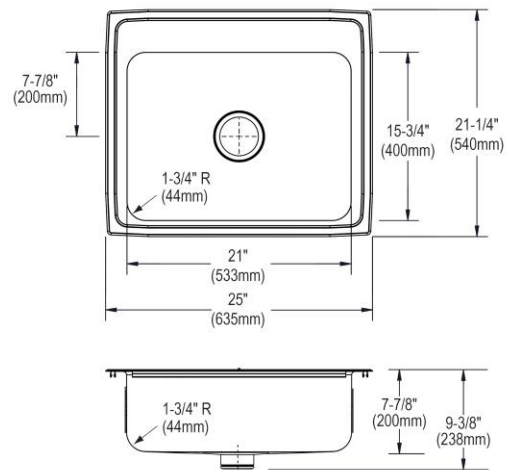

Included with Product: One LKPD1 Perfect Drain and strainer.

A Century of Tradition and Quality. For more than 100 years, Elkay has been making innovative products and providing exceptional customer care. We take pride in offering plumbing products that make life easier, inspire change and leave the world a better place.

Product Compliance: ASME A112.19.3/CSA B45.4
Accessory: ASME A112.18.2/CSA B125.2

Sinks are listed by IAPMO® as meeting the applicable requirements of the Uniform Plumbing Code®, International Plumbing Code®, and National Plumbing Code of Canada.

- [Clean and Care Manual (PDF)](#)
- [Installation Instructions (PDF) - 74180147](#)
- [Installation Instructions (PDF) - 74180289 Disposer](#)
- [Installation Instructions (PDF) - 74180340-USA Drain](#)
- [Installation Instructions (PDF) - Garbage Disposer Compatibility Guide](#)
- [Limited Lifetime Warranty (PDF)](#)

Similar models are available with: extra deep bowls