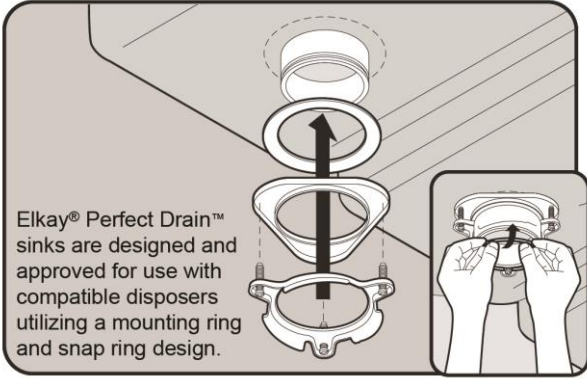

Installation Profile:

Included Accessories		
LKPD1	Elkay Perfect Drain Fitting Type 304 Stainless Steel Body and Strainer Spec Sheet (PDF)	
Optional Accessories		
LKWBG2115SS	Elkay Stainless Steel 20" x 14-3/4" x 1" Bottom Grid Spec Sheet (PDF)	
CB1516	Elkay Hardwood 15" x 16-3/4" x 3/4" Cutting Board Spec Sheet (PDF)	
LKDS35	Elkay 3-1/2" Garbage Disposal Stopper / Strainer for use with Perfect Drain-Satin Finish Spec Sheet (PDF)	
LKDS99	Elkay 3-1/2" Garbage Disposal Stopper / Strainer for use with Perfect Drain-Chrome Polished Stainless Steel Spec Sheet (PDF)	

In keeping with our policy of continuing product improvement, Elkay reserves the right to change product specifications without notice. Please visit elkay.com for the most current version of Elkay product specification sheets. This specification describes an Elkay product with design, quality, and functional benefits to the user. When making a comparison of other producers' offerings, be certain these features are not overlooked.