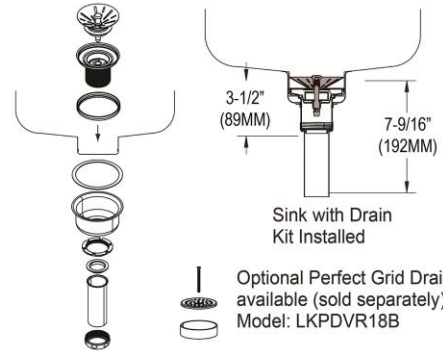

Installation Profile:

Included Accessories		
LKPD1	Elkay Perfect Drain Fitting Type 304 Stainless Steel Body and Strainer Spec Sheet (PDF)	
Optional Accessories		
LKWBG2115SS	Elkay Stainless Steel 20" x 14-3/4" x 1" Bottom Grid Spec Sheet (PDF)	
CB1516	Elkay Hardwood 15" x 16-3/4" x 3/4" Cutting Board Spec Sheet (PDF)	
LKDS35	Elkay 3-1/2" Garbage Disposal Stopper / Strainer for use with Perfect Drain-Satin Finish Spec Sheet (PDF)	
LKDS99	Elkay 3-1/2" Garbage Disposal Stopper / Strainer for use with Perfect Drain-Chrome Polished Stainless Steel Spec Sheet (PDF)	

In keeping with our policy of continuing product improvement, Elkay reserves the right to change product specifications without notice. Please visit elkay.com for the most current version of Elkay product specification sheets. This specification describes an Elkay product with design, quality, and functional benefits to the user. When making a comparison of other producers' offerings, be certain these features are not overlooked.