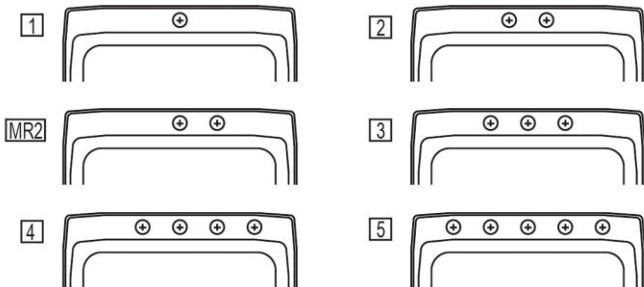

PRODUCT SPECIFICATIONS

Elkay Lustertone™ Classic Stainless Steel 25" x 21-1/4" x 7-7/8" Single Bowl Drop-in Sink with Perfect Drain. Sink is manufactured from 18 gauge 304 Stainless Steel with a Lustrous Satin finish, Center drain placement, and Bottom only pads.

Installation Type:	Drop-in
Material:	304 Stainless Steel
Special Features:	Perfect Drain
Finish:	Lustrous Satin
Gauge:	18
Sound Deadening:	Bottom only pads
Number of Bowls:	1
Sink Dimensions:	25" x 21-1/4" x 7-7/8"
Bowl 1 Dimensions:	21" x 15-3/4" x 7-3/4"
Drain Size:	3-3/8" (86mm)
Drain Location:	Center
Minimum Cabinet Size:	30"
Mounting Hardware:	Part # 64090012 included for countertops up to 3/4" (19mm) thick
Template Included:	No
Cutout Template #:	1000001245

Template is available for download at [elkay.com](#). CAD software will be required to open the template.

Cutout Dimensions for Drop-in Installation:

24-3/8" x 20-5/8" (619mm x 524mm) with 1-1/2" (38mm) corner radius

Perfect Drain: Seamlessly welded stainless steel collar eliminates the gap between a traditional drain and the sink for a more sanitary and gap free installation. Select garbage disposers can be installed on either sink bowl for user convenience. Please see our Garbage Disposer Compatibility Guide.

Hole Drilling Configurations:

1-1/2" (38mm) Diameter Faucet Holes on 4" (102mm) Centers

PART: _____ QTY: _____

PROJECT: _____

CONTACT: _____

DATE: _____

NOTES: _____

APPROVAL: _____