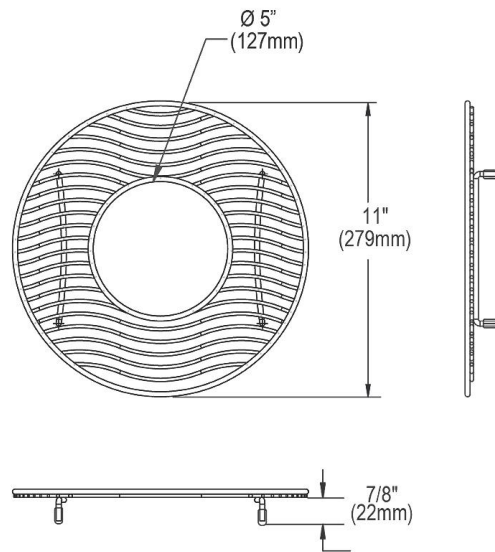

PART: _____ QTY: _____

PROJECT: _____

CONTACT: _____

DATE: _____

NOTES: _____

APPROVAL: _____

In keeping with our policy of continuing product improvement, Elkay reserves the right to change product specifications without notice. Please visit elkay.com for the most current version of Elkay product specification sheets. This specification describes an Elkay product with design, quality, and functional benefits to the user. When making a comparison of other producers' offerings, be certain these features are not overlooked.