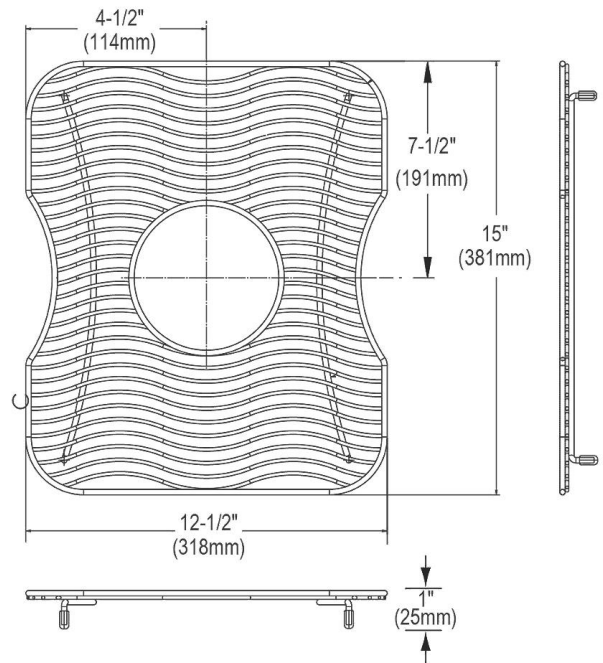

A Century of Tradition and Quality.

For more than 100 years, Elkay has been making innovative products and providing exceptional customer care. We take pride in offering plumbing products that make life easier, inspire change and leave the world a better place.

[Clean and Care Manual (PDF)](#)

[Clean and Care Manual (PDF)](#)

[Warranty (PDF)](#)