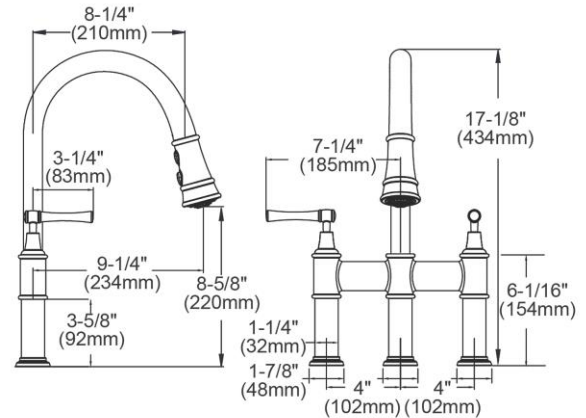

PART: _____ QTY: _____

PROJECT: _____

CONTACT: _____

DATE: _____

NOTES: _____

APPROVAL: _____

In keeping with our policy of continuing product improvement, Elkay reserves the right to change product specifications without notice. Please visit elkay.com for the most current version of Elkay product specification sheets. This specification describes an Elkay product with design, quality, and functional benefits to the user. When making a comparison of other producers' offerings, be certain these features are not overlooked.