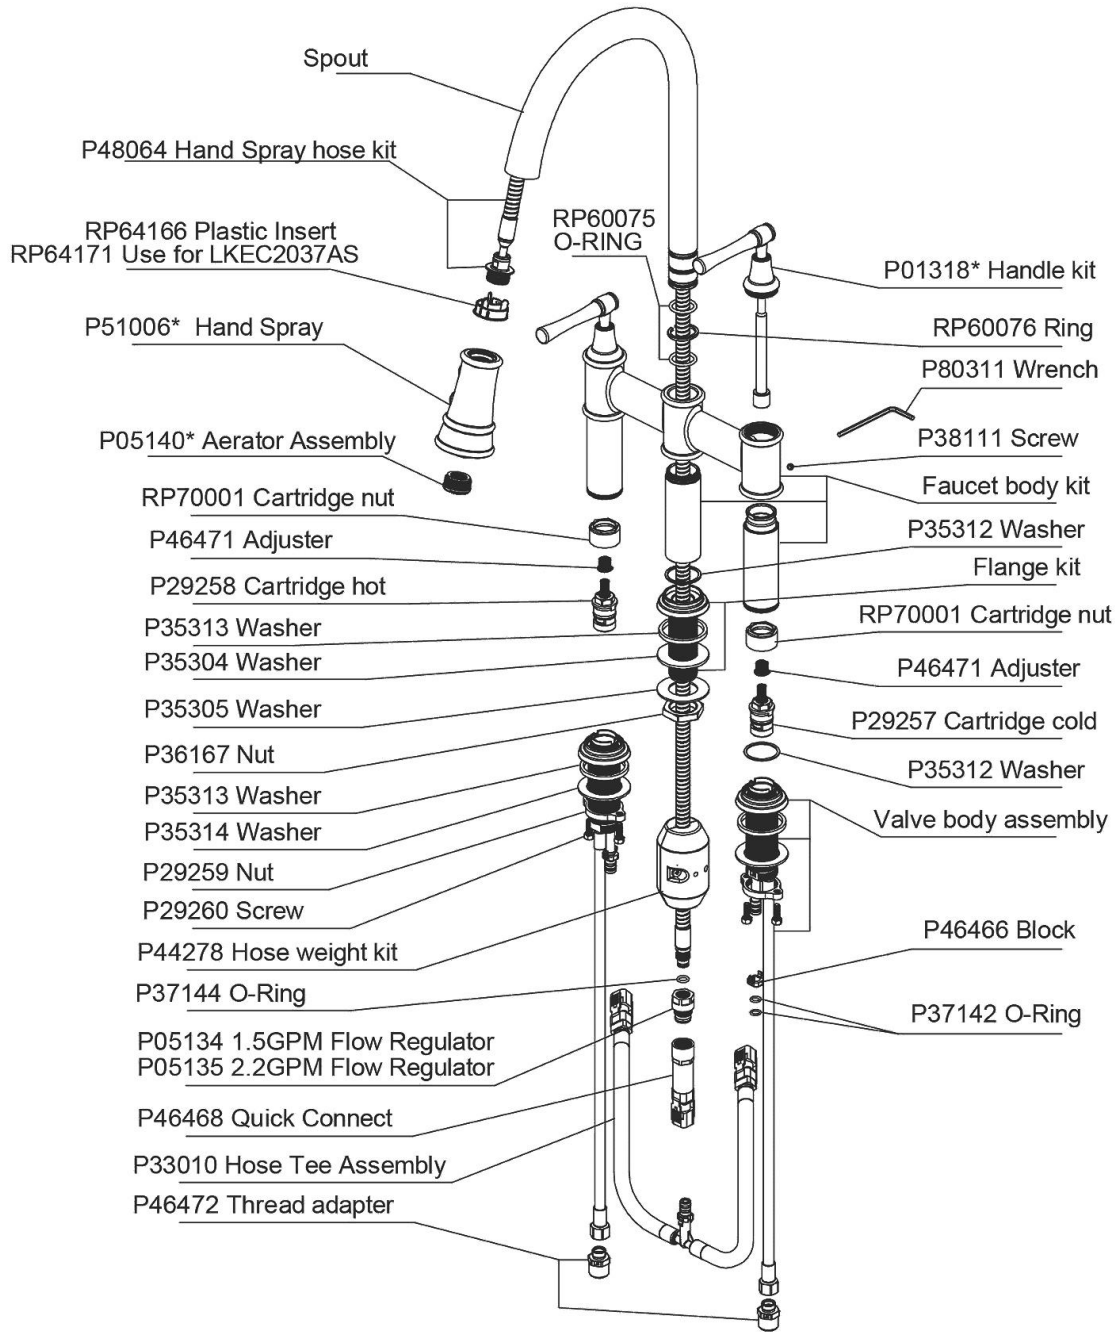

**PRODUCT SPECIFICATIONS**

Elkay Explore Three Hole Bridge Faucet with Pull-down Spray and Lever Handles. Faucet has a flow rate of 1.5 GPM, and is made of Brass material, with a Ceramic Disc valve. Faucet requires 3 faucet holes.

**Product Compliance:**    ADA & ICC A117.1  
ASME A112.18.1/CSA B125.1  
CEC  
NSF 372 (lead free)  
NSF 61

Complies with ADA & ICC A117.1 accessibility requirements when installed according to the requirements outlined in these standards.

[Clean and Care Manual \(PDF\)](#)  
[Installation Instructions \(PDF\) - LKEC2037 - Install Sheet](#)  
[Warranty \(PDF\)](#)

PART: \_\_\_\_\_ QTY: \_\_\_\_\_

PROJECT: \_\_\_\_\_

CONTACT: \_\_\_\_\_

DATE: \_\_\_\_\_

Optional Accessories		
<a href="#">LK330</a>	Elkay 2-1/8" x 5-1/16" x 3-1/2" Soap / Lotion Dispenser <a href="#">Spec Sheet (PDF)</a>	

*In keeping with our policy of continuing product improvement, Elkay reserves the right to change product specifications without notice. Please visit [elkay.com](http://elkay.com) for the most current version of Elkay product specification sheets. This specification describes an Elkay product with design, quality, and functional benefits to the user. When making a comparison of other producers' offerings, be certain these features are not overlooked.*