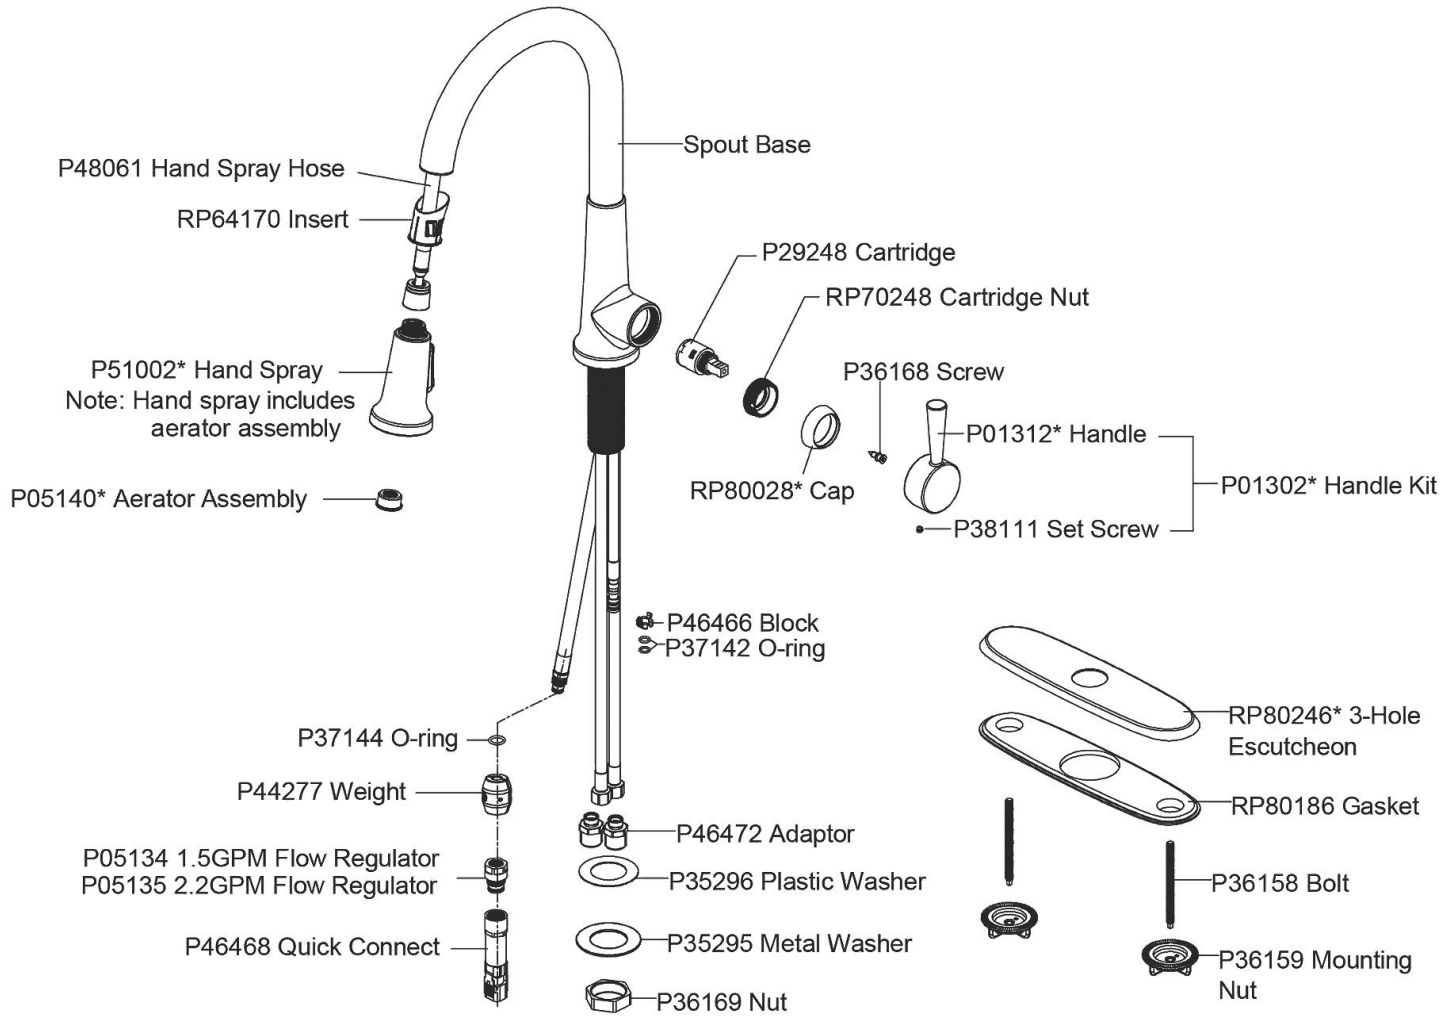

PRODUCT SPECIFICATIONS

Elkay Everyday Single Hole Deck Mount Kitchen Faucet with Pull-down Spray Forward Only Lever Handle. Faucet has a flow rate of 1.5 GPM, and is made of Brass material, with a Ceramic Disc valve. Faucet requires 1 faucet holes.

Mounting Type:	Deck Mount
Special Features:	Low Flow Removable Deck Plate/Escutcheon Solid Brass Waterway Construction
Spray Type:	Pull Down
Finish:	Chrome (CR), Lustrous Steel (LS)
Handle Type:	Forward Only Lever Handle
Deck Clearance:	7-3/8"
Spout Reach:	9"
Spout Height:	15-1/4"
Hole Drillings:	1
Material:	Brass
Valve Type:	Ceramic Disc
Valve Connection:	3/8" Female Compression Hose Assembly
Flow Rate:	1.5 GPM
Faucet Hole Size (min):	1-3/8"
Countertop Thickness:	2-1/2"
Spout Swing Rotation:	360°
Spout Type:	Pull-down Spray
Spray Functions:	Aerated, Pause, Spray

Product Compliance: ADA & ICC A117.1
ASME A112.18.1/CSA B125.1
CEC
NSF 372 (lead free)
NSF 61

Complies with ADA & ICC A117.1 accessibility requirements when installed according to the requirements outlined in these standards.

Optional Accessories

LK320	Elkay 2" x 4-3/4" x 3" Soap / Lotion Dispenser Spec Sheet (PDF)	
-----------------------	--	---

In keeping with our policy of continuing product improvement, Elkay reserves the right to change product specifications without notice. Please visit elkay.com for the most current version of Elkay product specification sheets. This specification describes an Elkay product with design, quality, and functional benefits to the user. When making a comparison of other producers' offerings, be certain these features are not overlooked.