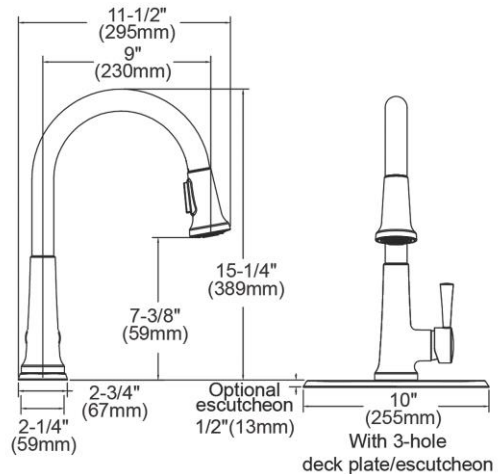

A Century of Tradition and Quality.
For more than 100 years, Elkay has been making innovative products and providing exceptional customer care. We take pride in offering plumbing products that make life easier, inspire change and leave the world a better place.

Product Compliance: ADA & ICC A117.1
ASME A112.18.1/CSA B125.1
CEC
NSF 372 (lead free)
NSF 61

Complies with ADA & ICC A117.1 accessibility requirements when installed according to the requirements outlined in these standards.

[Clean and Care Manual (PDF)](#)
[Installation Instructions (PDF) - LK6000 - Install Sheet](#)
[Warranty (PDF)](#)