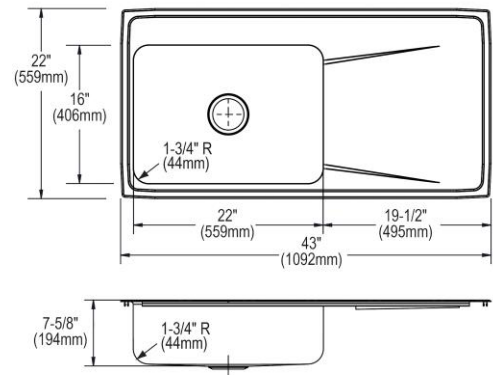

A Century of Tradition and Quality. For more than 100 years, Elkay has been making innovative products and providing exceptional customer care. We take pride in offering plumbing products that make life easier, inspire change and leave the world a better place.

Product Compliance: ASME A112.19.3/CSA B45.4

Sinks are listed by IAPMO® as meeting the applicable requirements of the Uniform Plumbing Code®, International Plumbing Code®, and National Plumbing Code of Canada.

[Clean and Care Manual (PDF)](#)
[Installation Instructions (PDF) - 1000005236](#)
[Warranty (PDF)](#)

Similar models are available with: drainboard on the opposite side