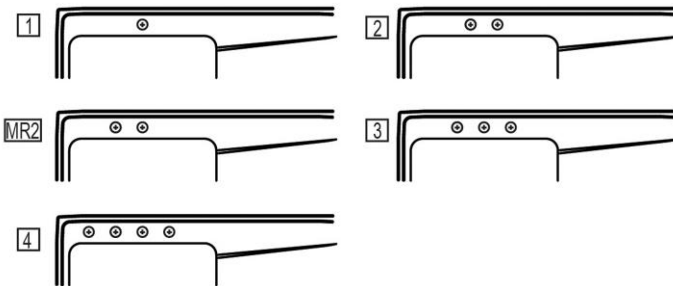

PRODUCT SPECIFICATIONS

Elkay Lustertone™ Classic Stainless Steel 43" x 22" x 7-5/8" Single Bowl Drop-in Sink with Drainboard. Sink is manufactured from 18 gauge 304 Stainless Steel with a Lustrous Satin finish, Center drain placement, and Bottom only pads.

Installation Type:	Drop-in
Material:	304 Stainless Steel
Special Features:	Drainboard
Finish:	Lustrous Satin
Gauge:	18
Sound Deadening:	Bottom only pads
Number of Bowls:	1
Sink Dimensions:	43" x 22" x 7-5/8"
Bowl 1 Dimensions:	22" x 16" x 7-1/2"
Drain Size:	3-1/2" (89mm)
Drain Location:	Center
Minimum Cabinet Size:	48"
Mounting Hardware:	Part # 64090014 included for countertops up to 3/4" (19mm) thick
Template Included:	No
Cutout Template #:	1000001286

Template is available for download at elkay.com. CAD software will be required to open the template.

Cutout Dimensions for Drop-in Installation:
42-3/8" x 21-3/8" (1076mm x 543mm) with 1-1/2" (38mm) corner radius

Hole Drilling Configurations:

1-1/2" (38mm) Diameter Faucet Holes on 4" (102mm) Centers

A Century of Tradition and Quality. For more than 100 years, Elkay has been making innovative products and providing exceptional customer care. We take pride in offering plumbing products that make life easier, inspire change and leave the world a better place.