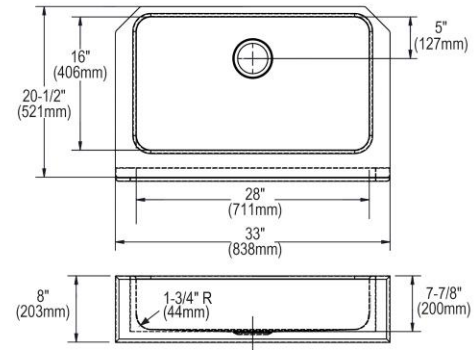

A Century of Tradition and Quality. For more than 100 years, Elkay has been making innovative products and providing exceptional customer care. We take pride in offering plumbing products that make life easier, inspire change and leave the world a better place.

Product Compliance: ASME A112.19.3/CSA B45.4

Sinks are listed by IAPMO® as meeting the applicable requirements of the Uniform Plumbing Code®, International Plumbing Code®, and National Plumbing Code of Canada.

[Clean and Care Manual (PDF)](#)
[Installation Instructions (PDF) - 100005327](#)
[Warranty (PDF)](#)