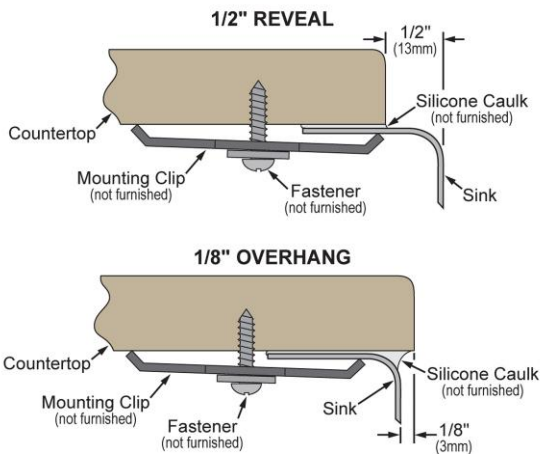

PRODUCT SPECIFICATIONS

Elkay Lustertone™ Classic Stainless Steel 30-3/4" x 18-1/2" x 10"
Double Bowl Undermount Sink with Perfect Drain. Sink is manufactured
from 18 gauge 304 Stainless Steel with a Lustrous Satin finish, Rear
Center drain placement, and Sides and Bottom pads.

Installation Type:	Undermount
Material:	304 Stainless Steel
Special Features:	Perfect Drain
Finish:	Lustrous Satin
Gauge:	18
Sound Deadening:	Sides and Bottom pads
Number of Bowls:	2
Sink Dimensions:	30-3/4" x 18-1/2" x 11-1/2"
Bowl 1 Dimensions:	13-1/2" x 16" x 10"
Bowl 2 Dimensions:	13-1/2" x 16" x 10"
Drain Size:	3-3/8" (86mm)
Drain Location:	Rear Center
Minimum Cabinet Size:	36"
Mounting Hardware:	Undermount brackets sold separately
Template Included:	Yes
Cutout Template #:	1000001312

Template is available for download at [elkay.com](#). CAD software will be required to open the template.

Perfect Drain: Seamlessly welded stainless steel collar eliminates the gap between a traditional drain and the sink for a more sanitary and gap free installation. Select garbage disposers can be installed on either sink bowl for user convenience. Please see our Garbage Disposer Compatibility Guide.

Installation Profile:

Designed to affix to the underside of any solid surface countertop.

PART: _____ QTY: _____
 PROJECT: _____
 CONTACT: _____
 DATE: _____
 NOTES: _____
 APPROVAL: _____

Included with Product: Two LKPD1 Perfect Drains and strainers.