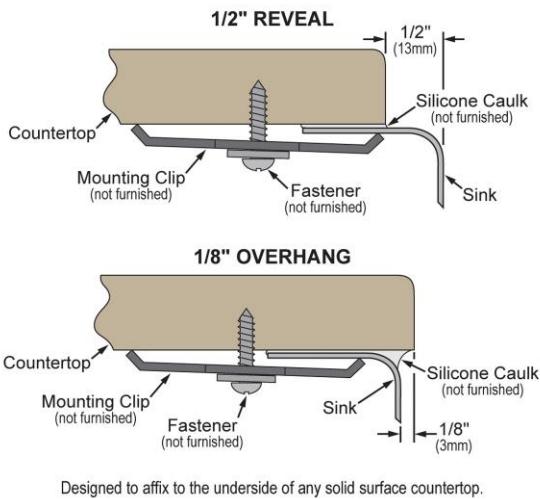

Installation Profile: