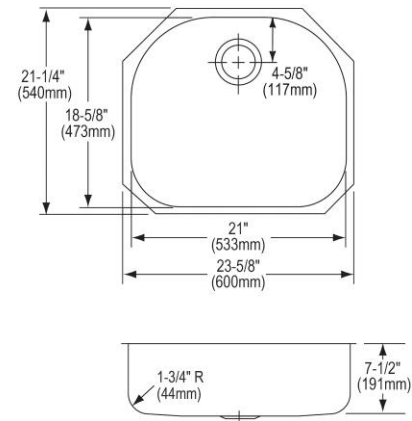

Sinks are listed by IAPMO® as meeting the applicable requirements of the Uniform Plumbing Code®, International Plumbing Code®, and National Plumbing Code of Canada.

[Clean and Care Manual (PDF)](#)
[Installation Instructions (PDF) - 100005239](#)
[Warranty (PDF)](#)

Similar models are available with: Perfect Drain, extra deep bowls, included accessories (kit)