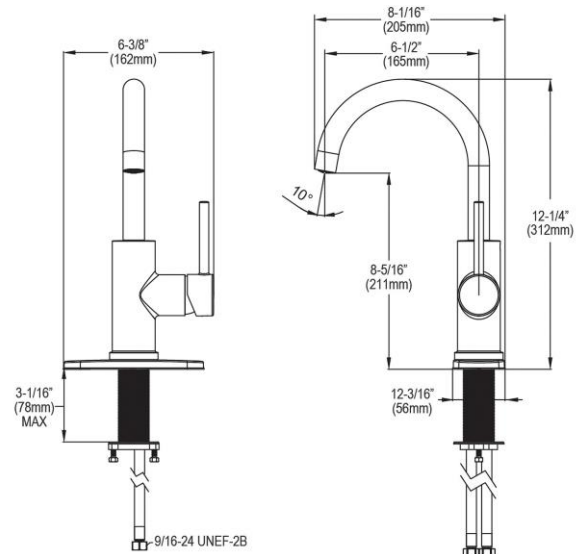

PART: _____ QTY: _____

PROJECT: _____

CONTACT: _____

DATE: _____

NOTES: _____

APPROVAL: _____

In keeping with our policy of continuing product improvement, Elkay reserves the right to change product specifications without notice. Please visit elkay.com for the most current version of Elkay product specification sheets. This specification describes an Elkay product with design, quality, and functional benefits to the user. When making a comparison of other producers' offerings, be certain these features are not overlooked.