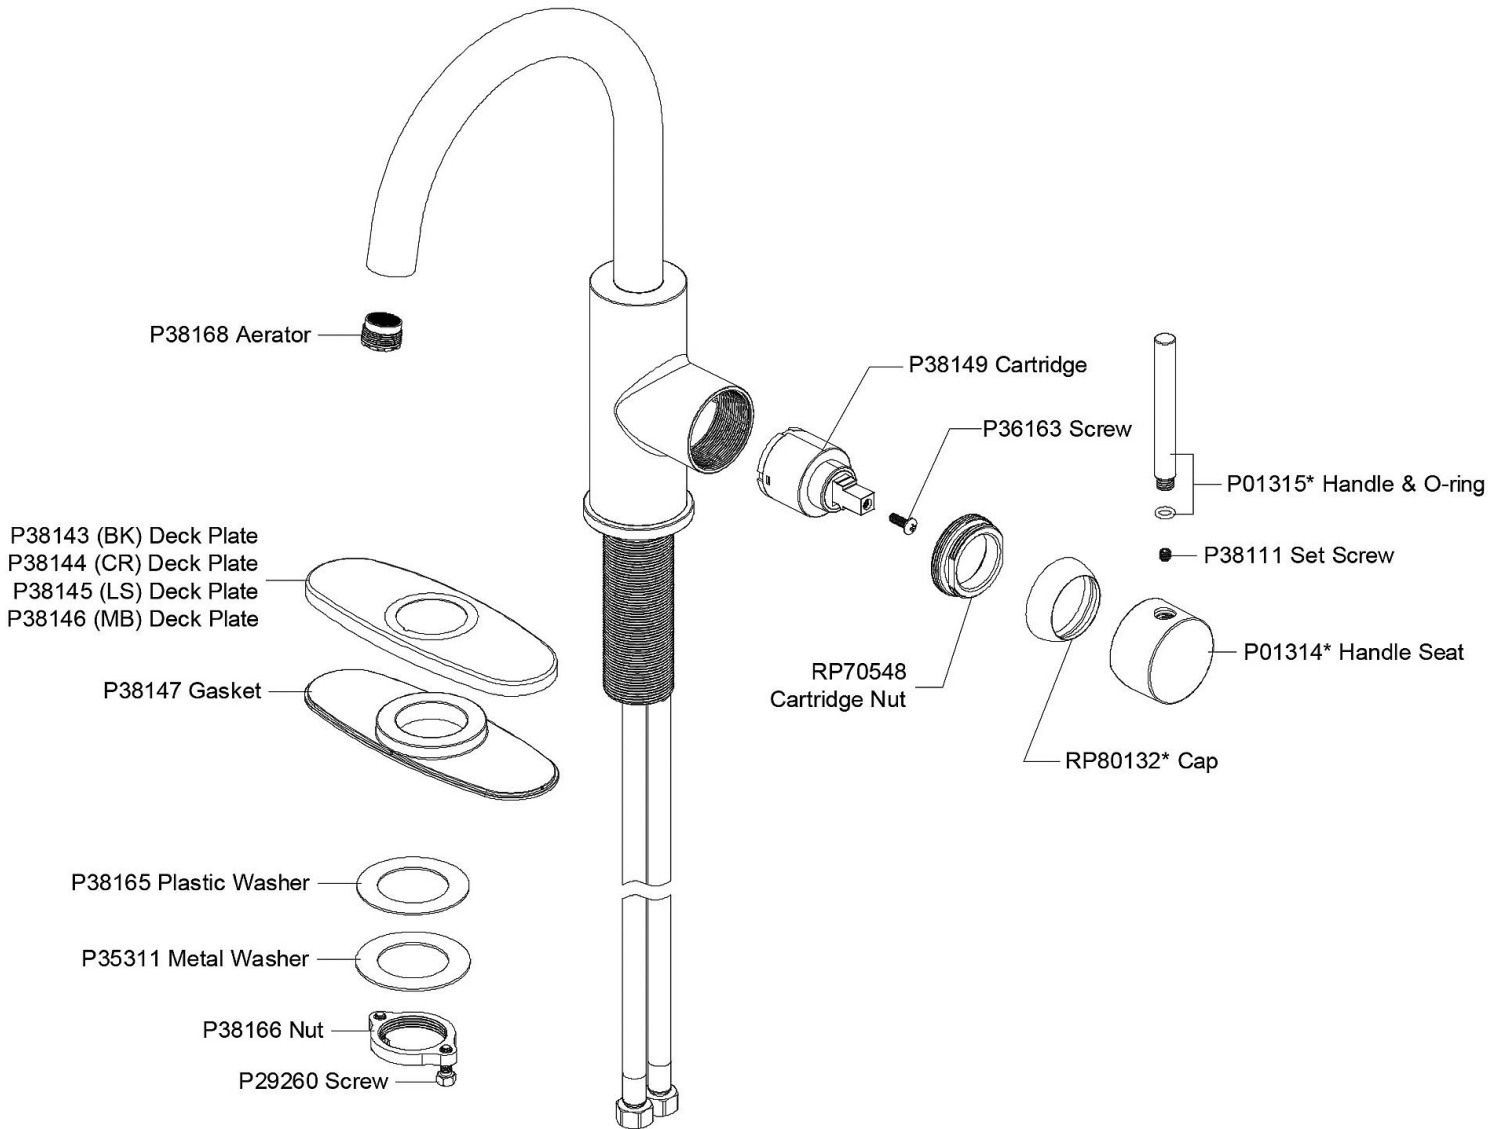

PRODUCT SPECIFICATIONS

Elkay Avado Single Hole Bar Faucet with Lever Handle. Faucet has a flow rate of 1.8 GPM, and is made of Brass material, with a Ceramic Disc valve. Faucet requires 1 faucet holes.

Mounting Type:	Deck Mount
Special Features:	Solid Brass Construction
Spray Type:	Standard
Finish:	Black Stainless (BK), Chrome (CR), Lustrous Steel (LS), Matte Black (MB)
Handle Type:	Lever Handle
Deck Clearance:	8-1/4"
Spout Reach:	6-1/2"
Spout Height:	12-3/16"
Hole Drillings:	1
Material:	Brass
Valve Type:	Ceramic Disc
Valve Connection:	3/8" Female Compression Hose Assembly
Flow Rate:	1.8 GPM
Faucet Hole Size (min):	1-1/2"
Countertop Thickness:	3
Spout Swing Rotation:	360°
Spout Type:	Gooseneck

Product Compliance: ADA & ICC A117.1
 ASME A112.18.1/CSA B125.1
 CEC
 NSF 372 (lead free)
 NSF 61

Complies with ADA & ICC A117.1 accessibility requirements when installed according to the requirements outlined in these standards.

Optional Accessories		
LK135	Elkay 3-Hole Bar Faucet Deck Plate/Escutcheon Spec Sheet (PDF)	
LK321	Elkay 1-15/16" x 2-5/8" x 2-5/8" Soap / Lotion Dispenser Spec Sheet (PDF)	

In keeping with our policy of continuing product improvement, Elkay reserves the right to change product specifications without notice. Please visit elkay.com for the most current version of Elkay product specification sheets. This specification describes an Elkay product with design, quality, and functional benefits to the user. When making a comparison of other producers' offerings, be certain these features are not overlooked.