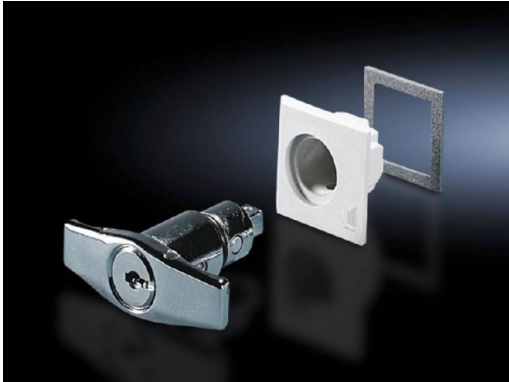

SOFTWARE & SERVICES

FRIEDHELM LOH GROUP

T Handles – SZ 2575.000

created: 31.05.2017 build on www.rittal.com/us-en

Product description

Version: B

Supply includes: Seal
with 2 keys

Product features

Suitable for: Enclosure type: EB
Enclosure type: BG with cam
Enclosure type: AE with cam
Enclosure type: Basic AE with cam
Enclosure type: Wall-mounted housing AE with cam
Enclosure type: One-piece console TP console cover
Enclosure type: TP desk unit and top piece

Lock Insert: with cylinder insert, lock no. 3524 E

Packaging unit: 1 pc(s).

Weight/packaging unit: 0.08 kg (0.2 lb.)

EAN: 4028177028272

Customs tariff number: 83024110

ETIM 6.0: EC000327

ETIM 5.0: EC000327

eCl@ss 8.0/8.1:	27409217
eCl@ss 7.0/7.1:	27189266
eCl@ss 6.0/6.1:	27189266
eCl@ss 5.1/5.1.4:	27189220
Product description (long):	SZ T handle, version B, with lock cylinder insert, Lock no. 3524 E
Approvals	
Certificates:	EAC