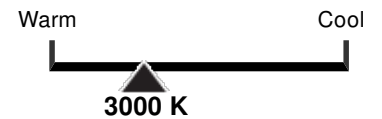

Lighting Facts Per Bulb

Brightness 300 lumens

Estimated Energy Cost \$0.36

per year, based on 3 hrs/day, 11c/kWh.
Energy cost depends on utility rates and light use.

Average Life 22.8 years

Based on 3 hrs/day

Light Appearance

Energy Used 3 watts

Product Specifications

| Item Number | Technology | UPC | Voltage | Watts | Incandescent Equivalent | Lamp Shape | Base |
|-------------|---------------------------|-----------------------|-----------------|---------------|-------------------------|----------------|---------------------|
| S8601 | LED | *20045923086018 | 12 | 3 | n/a | n/a | G6.35 |
| ANSI Base | Lamp Code | Dimmable/Non-Dimmable | Finish | MOL in inches | MOD in inches | Initial Lumens | Average Rated Hours |
| G6.35 | 3JC/G6.35/LED/3000K/12V/D | | n/a | 1 5/8 | n/a | 300 | 25000 |
| Kelvin Temp | Color | CRI | Beam Spread Deg | Pack | Package Type | ENERGY STAR | RoHS Compliant |
| 3000 | Warm White | 80 | 360 | 48 | Carded | n/a | Yes |