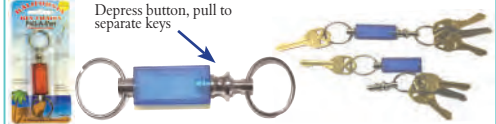

Pull-A-Part (Nickel Plated)

Quickly separate personal keys from office keys, allowing you to give the valet only the keys needed. Nickel Plated finish.

K210
1/Card

K210-C
12/Multi-Card

Pull-A-Part (Transparent Color)

Quickly separate personal keys from office keys, allowing you to give the valet only the keys needed. **Assorted of colors.**

K211
1/Card

K211-C
12/Multi-Card

Pull-A-Part Deluxe (Brushed Silver)

Quickly separate personal keys from office keys, allowing you to give the valet only the keys needed. Brushed silver finish.

K212
1/Card

K212-C
12/Multi-Card

Small C-Clip (Screw Locked)

Keys will not accidentally fall off this key ring which features a screw locking mechanism. **Assorted colors.**

K220
1/Card

K220-B
12/Bulk

K220-C
12/Multi-Card

ID Badge Mini Reel (Key Ring)

Split key ring holder is attached to a retractable 19" cord. Convenient clip on the back to attach to shirt, belt or purse.

K241
1/Card

K241-B
36/Bulk

K241-D
36/Drum

Slide-On Belt