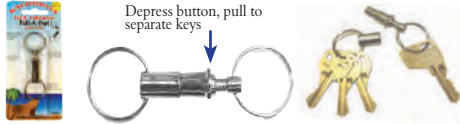

Pull-A-Part (Nickel Plated)

Quickly separate personal keys from office keys, allowing you to give the valet only the keys needed. Nickel Plated finish.

K210
1/Card

K210-C
12/Multi-Card

Pull-A-Part (Transparent Color)

Quickly separate personal keys from office keys, allowing you to give the valet only the keys needed. **Assorted of colors.**

K211
1/Card

K211-C
12/Multi-Card

Pull-A-Part Deluxe (Brushed Silver)

Quickly separate personal keys from office keys, allowing you to give the valet only the keys needed. Brushed silver finish.

K212
1/Card

K212-C
12/Multi-Card

Small C-Clip (Screw Locked)

Keys will not accidentally fall off this key ring which features a screw locking mechanism. **Assorted colors.**

K220
1/Card

K220-B
12/Bulk

K220-C
12/Multi-Card

ID Badge Mini Reel (Key Ring)

Split key ring holder is attached to a retractable 19" cord. Convenient clip on the back to attach to shirt, belt or purse.

K241
1/Card

K241-B
36/Bulk

K241-D
36/Drum

Slide-On Belt