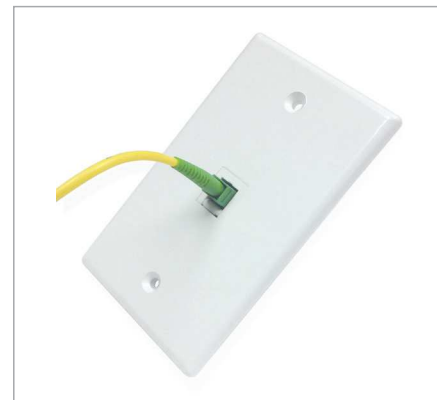

1. PRODUCT SUMMARY

The Primex Single-Gang Wall Plates for Cat5e, Cat6 and SC/APC jacks offer application scalability in a small footprint.

Easily installed, these jacks are quick-swappable from one to four ports. Compatible with standard Cat5e, Cat6 and SC/APC keystone, they offer scalable access to high-speed data on the premises.

Pair them with Primex keystones for a complete wall plate solution.

2. PRODUCT DIMENSIONS

SIZE: Fits standard electrical boxes

3. FEATURES & BENEFITS

- 1-4 port options for fitting standard Cat5e, Cat6 and/or SC/APC keystones.
- Single-gang faceplate houses multiple ports in a small footprint.
- Pairs with Cat5e, Cat6 and SC/APC keystones.
- Classic white.
- Includes two mounting screws.

4. CONFIGURATIONS

Part #	Description
125-0957-WT	Single-gang wall plate, 1-port
125-0958-WT	Single-gang wall plate, 2-port
125-0955-WT	Single-gang wall plate, 3-port
125-0956-WT	Single-gang wall plate, 4-port