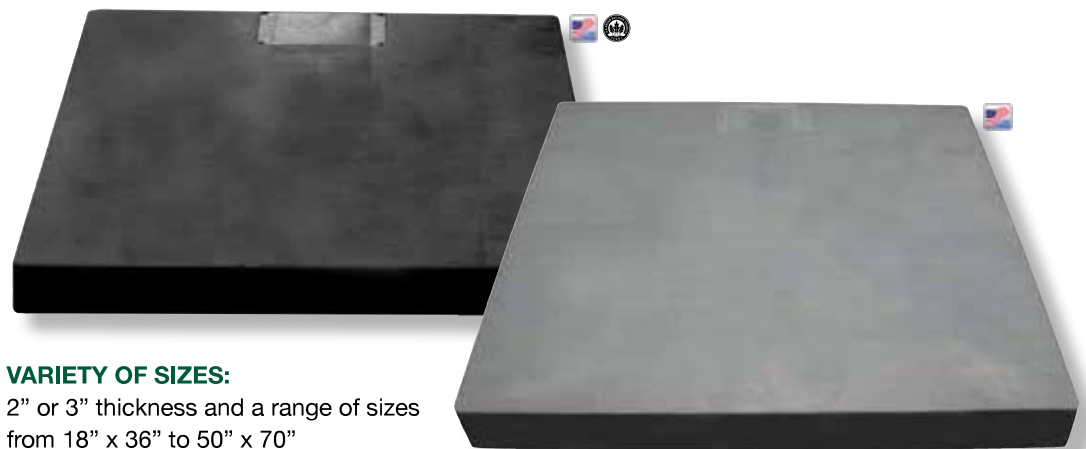

CARSON

Provides a raised level surface for
Air Conditioning Units • Pool/Spa Equipment • Communication/Utility Equipment

Start With A Great Foundation

Strongest plastic pad in the market

Feet add stability and increased support

One piece solid wall construction won't chip or crack

ECOPAD qualifies towards LEED project point requirements

Stackable - allowing up to 50 pads per pallet

VARIETY OF SIZES:

2" or 3" thickness and a range of sizes from 18" x 36" to 50" x 70"

TEXTURED SURFACE:
Anti-skid texture

GRID:
Ribbed underside for structure support and excellent strength

FEET:
Increased surface contact adds stability and support

ACCESSORIES:

- Fast, easy installation with hand tools commonly used by contractors
- For use with **ANCHOR in a storm AC ANCHOR SYSTEM**

DURAGRID is the result of more than 40 years of precision engineering and manufacturing with over 9 million pads installed worldwide. Molded from polyolefins, these lightweight, one-piece, virtually unbreakable pads are built to last and come in a variety of size ranges, 18" x 36" to 50" x 70".