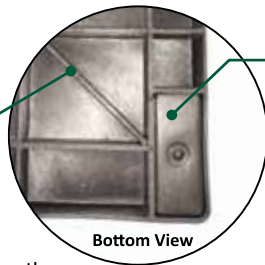

TEXTURED SURFACE:
Anti-skid texture

GRID:
Ribbed underside for structure support and excellent strength

FEET:
Increased surface contact adds stability and support

ACCESSORIES:

- Fast, easy installation with hand tools commonly used by contractors
- For use with **ANCHOR in a storm AC ANCHOR SYSTEM**