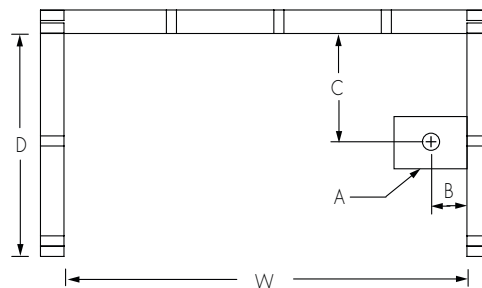

6042SMIN

60 x 42 x 18 inches

FEATURES lbs Dimensional Tolerance $\pm \frac{3}{16}$ ". Dimensions needed for site preparation should be measured from the unit. Aquatic assumes no responsibility for preparatory work.

Model #	Material	Jets	Motor	Controls	Drain	Net Wt.	Pkg. Wt.
Soaker #6042SMIN	AcrylX™	0	-	-	LH or RH	62	67
Whirlpool #6042SMINWP	AcrylX™	6	63 GPM	Pneumatic	LH or RH	102	107

DIMENSIONS

Specifications	inches
Width: Overall / Net	60
Depth: Overall / Net	42 / 42
Height: Overall / Net	19 1/4 / 18
Enclosure Opening	-
Skirt Height	18
Drain Rough-In (from Back Wall)	22 1/8
Drain Rough-In (from Side Wall)	2 1/8
Drain: Diameter / Clearance	2 / 3/4

FRAMING DIMENSIONS inches

Type	D Depth	W Width	H Height	A	B	C
Alcove	43 1/4	60 1/8	19 1/4	Box Out	2 1/8	22 1/8

SUMP DATA

Top of Drain to Bottom of Overflow	Capacity to Overflow gal	Min. Operating Capacity gal	WIDTH @ centerline		DEPTH @ centerline	
			Top	Bottom	Top	Bottom
12 5/8	67	45	49 3/8	42 1/4	31 7/8	28