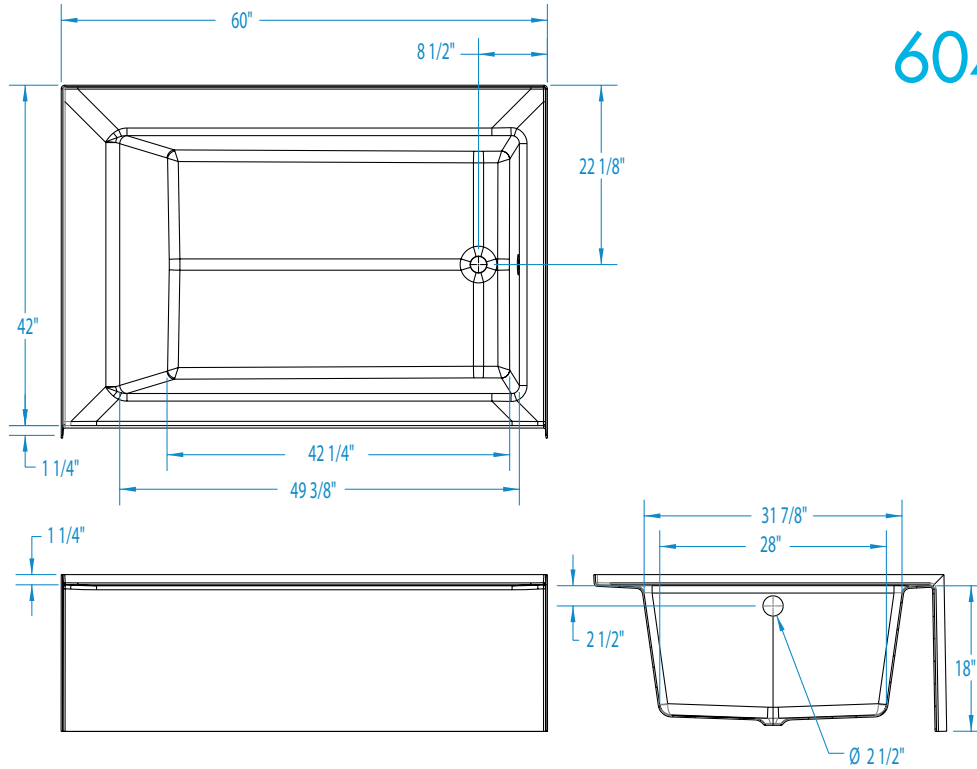

6042SMIN

60 x 42 x 18 inches

FEATURES lbs Dimensional Tolerance $\pm \frac{3}{16}$ ". Dimensions needed for site preparation should be measured from the unit. Aquatic assumes no responsibility for preparatory work.

Model #	Material	Jets	Motor	Controls	Drain	Net Wt.	Pkg. Wt.
Soaker #6042SMIN	AcrylX™	0	-	-	LH or RH	62	67
Whirlpool #6042SMINWP	AcrylX™	6	63 GPM	Pneumatic	LH or RH	102	107

DIMENSIONS

Specifications	inches
Width: Overall / Net	60
Depth: Overall / Net	42 / 42
Height: Overall / Net	19 1/4 / 18
Enclosure Opening	-
Skirt Height	18
Drain Rough-In (from Back Wall)	22 1/8
Drain Rough-In (from Side Wall)	2 1/8
Drain: Diameter / Clearance	2 / 3/4