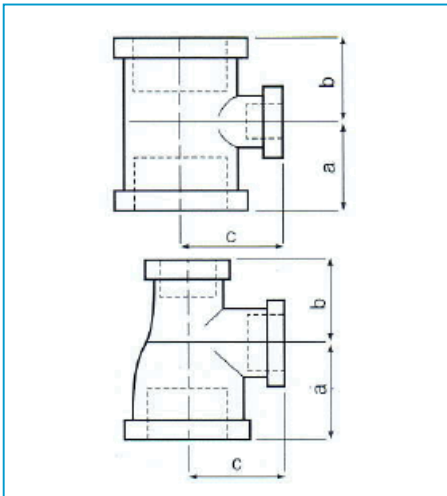

150# Malleable Fittings • Spec Sheet

THAILAND

Street Service Tee

Size	1/2	3/4	1	1-1/2"
A	1.12	1.31	1.50	1.94

Reducing Tee

Size	1/4x1/8	3/8x1/4	1/2x1/8	1/2x1/4	1/2x3/8	3/4x1/4	3/4x3/8	3/4x1/2	3/4x1/2x1/2	3/4x1/2x3/4
A	0.74	0.88	0.88	0.97	1.04	1.05	1.12	1.20	1.20	1.31
B	0.74	0.88	0.88	0.97	1.04	1.05	1.12	1.20	1.12	1.22
C	0.76	0.90	0.94	0.98	1.03	1.08	1.13	1.22	1.22	1.31

Size	3/4x1/2x1	1x1/4	1x1/4	1x1/2	1x1/2x1/2	1x1/2x3/4	1x1/2x1	1x3/4	1x3/4x1/2	1x3/4x3/4
A	1.37	1.11	1.18	1.26	1.26	1.37	1.50	1.37	1.26	1.37
B	1.30	1.11	1.18	1.26	1.12	1.22	1.40	1.37	1.20	1.31
C	1.34	1.22	1.27	1.40	1.40	1.45	4.50	1.45	1.39	1.45

Size	1x3/4x1	1-1/4x3/8	1-1/4x1/2	1-1/4x1/2x1/2	1-1/4x1/2x3/4	1-1/4x1/2x1	1-1/4x1/2x1-1/4
A	1.50	1.26	1.34	1.34	1.89	1.58	1.75
B	1.45	1.26	1.34	1.26	1.67	1.36	1.53
C	1.50	1.44	1.53	1.36	2.12	1.67	1.75

Size	1-1/4x3/4	1-1/4x3/4x1/2	1-1/4x3/4x3/4	1-1/4x3/4x1	1-1/4x3/4x1-1/4	1-1/4x1	1-1/4x1x1/2
A	1.45	1.33	1.45	1.58	1.75	1.58	1.34
B	1.45	1.15	1.31	1.45	1.62	1.58	1.26
C	1.62	1.51	1.62	1.67	1.75	1.67	1.53

Size	2x1-1/2x1-1/4	2x1-1/2x1-1/2	2x1-1/2x2	2-1/2x 1/2	2-1/2x 3/4	2-1/2x1	2-1/2x1-1/4	2-1/2x1-1/2	2-1/2x1-1/2x2-1/2	2-1/2x2
A	1.90	2.02	2.25	1.62	1.74	1.87	2.04	2.16	2.73	2.39
B	1.82	1.94	2.16	1.62	1.74	1.87	2.04	2.16	2.51	2.39
C	2.10	2.16	2.25	2.25	2.32	2.37	2.45	2.51	2.70	2.60