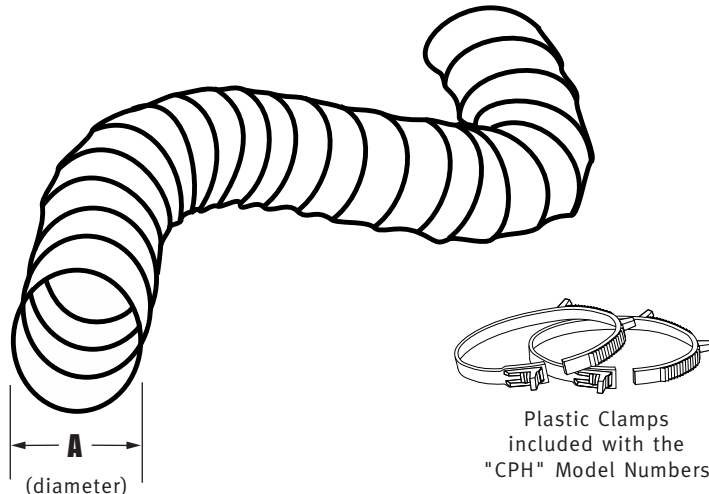

#### Operating Temperature Range

- +10°F to 240°F intermediate
- +10°F to 190°F continuous

Model No.	A	length
PH45WB	4" dia.	5 ft.
PH48WB	4" dia.	8 ft.
PH38W	3" dia.	8 ft.
PH45W	4" dia.	5 ft.
PH48W	4" dia.	8 ft.
CPH45WB	4" dia.	5 ft.
CPH48WB	4" dia.	8 ft.
CPH38W	3" dia.	8 ft.
CPH45W	4" dia.	5 ft.
CPH48W	4" dia.	8 ft.
PH420W	4" dia.	20 ft.
BH38W	3" dia.	8 ft.
BH320W	3" dia.	20 ft.
BH350W	3" dia.	50 ft.
BH420W	4" dia.	20 ft.
BH450W	4" dia.	50 ft.