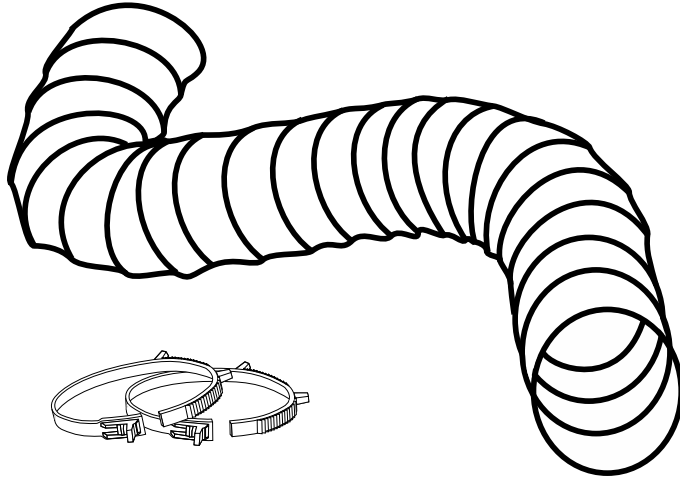

### White Vinyl Flexible Duct

White Vinyl Flexible Duct

Model No.	Description
PH45WB	white vinyl flexible duct
PH48WB	white vinyl flexible duct
PH38W	white vinyl flexible duct
PH45W	white vinyl flexible duct
PH48W	white vinyl flexible duct
CPH45WB	white vinyl flexible duct, w/2 plastic clamps
CPH48WB	white vinyl flexible duct, w/2 plastic clamps
CPH38W	white vinyl flexible duct, w/2 plastic clamps
CPH45W	white vinyl flexible duct, w/2 plastic clamps
CPH48W	white vinyl flexible duct, w/2 plastic clamps
PH420W	white vinyl flexible duct
BH38W	white vinyl flexible duct
BH320W	white vinyl flexible duct
BH350W	white vinyl flexible duct
BH420W	white vinyl flexible duct
BH450W	white vinyl flexible duct

### Performance Data

for white vinyl flexible duct

Model No.	A	length
PH45WB	4" dia.	5 ft.
PH48WB	4" dia.	8 ft.
PH38W	3" dia.	8 ft.
PH45W	4" dia.	5 ft.
PH48W	4" dia.	8 ft.
CPH45WB	4" dia.	5 ft.
CPH48WB	4" dia.	8 ft.
CPH38W	3" dia.	8 ft.
CPH45W	4" dia.	5 ft.
CPH48W	4" dia.	8 ft.
PH420W	4" dia.	20 ft.
BH38W	3" dia.	8 ft.
BH320W	3" dia.	20 ft.
BH350W	3" dia.	50 ft.
BH420W	4" dia.	20 ft.
BH450W	4" dia.	50 ft.