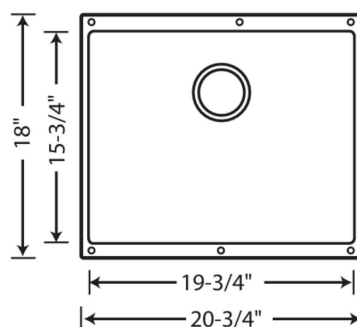

Sink Specifications

Color	SKU
Metallic Gray	513429
White	513426
Biscuit	513427
Anthracite	513428
Café Brown	515652
Truffle	517677
Cinder	519049
Concrete Gray	442772

PRECIS Large

SILGRANIT

Design and Planning Tips

- Min cabinet size: 24 in
- Bowl depth: 7 1/2 in (191.0 mm)

What is included:

Installation instructions, Sink template, Limited lifetime warranty, Drain NOT included., Sink clips are not included and may be ordered separately.

Bowl Depth: 7-1/2"

Required outside cabinet: 24"

Cutout Size: Template provided with approximate 1/8" reveal

80% Solid granite

Please note: The six small holes are for European installation only. They are unnecessary for U.S. installation.

Codes/Standards: CSA B45.8-18/ IAPMO Z403-2018

Optional Accessories

Colander - Stainless Steel 227689
(fits PRECIS Medium Bowl
with Drainer)

Warranty

BLANCO offers a limited lifetime warranty on all sinks and faucets, as well as a one-year warranty on all custom accessories.

Code/Standards Compliance

BLANCO sinks and faucets are third-party tested and certified to standards and listed by applicable certification bodies. For more information on individual product listings, contact our office or listing organization.

View our how-to videos to learn more about installing and caring for BLANCO products:

<https://www.blanco.com/us-en/service/how-to-videos/>

Questions? Contact us today

BLANCO America, Inc.
110 Mount Holly By-Pass
Lumberton, NJ 08048

Phone & Fax
Phone: 888-668-6201
Fax: 609-668-6211

While BLANCO endeavors to provide accurate information, all dimensions are nominal, cannot be guaranteed, and are subject to change or cancellation. BLANCO assumes no responsibility for use of superseded or voided specifications.