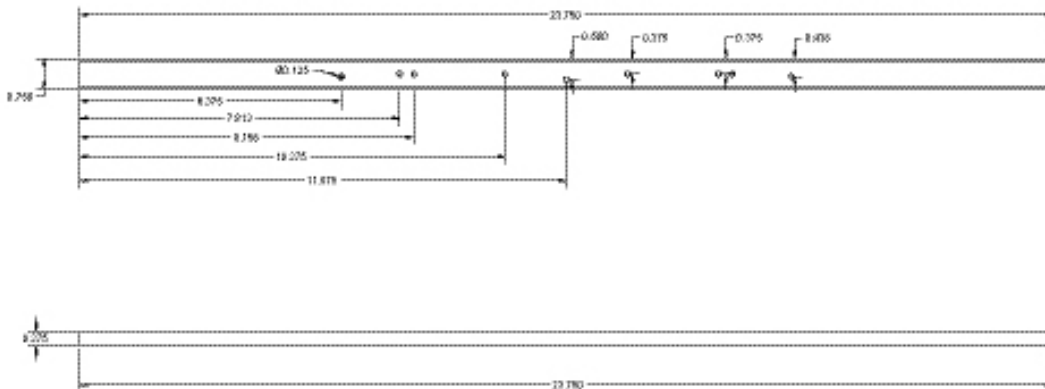

MOUNTING CHANNEL

Q-HY-TB2

DESCRIPTION:

The Q-HY-TB2 is a mounting channel to be utilized in pairs on either side of enclosure for installation of recessed speaker in T-bar ceiling.

SPECIFICATIONS:

Finish	Heavy duty galvaneal (satin-coat) steel construction (0.033")
Dimensions	23-3/4" long by 3/4" wide
Compatible with:	PC-580RU, PC-580RVU, PC-580S, F-2352SC with Q-HY-BC2

APPEARANCE:

TOA Electronics, Inc.
www.TOAElectronics.com