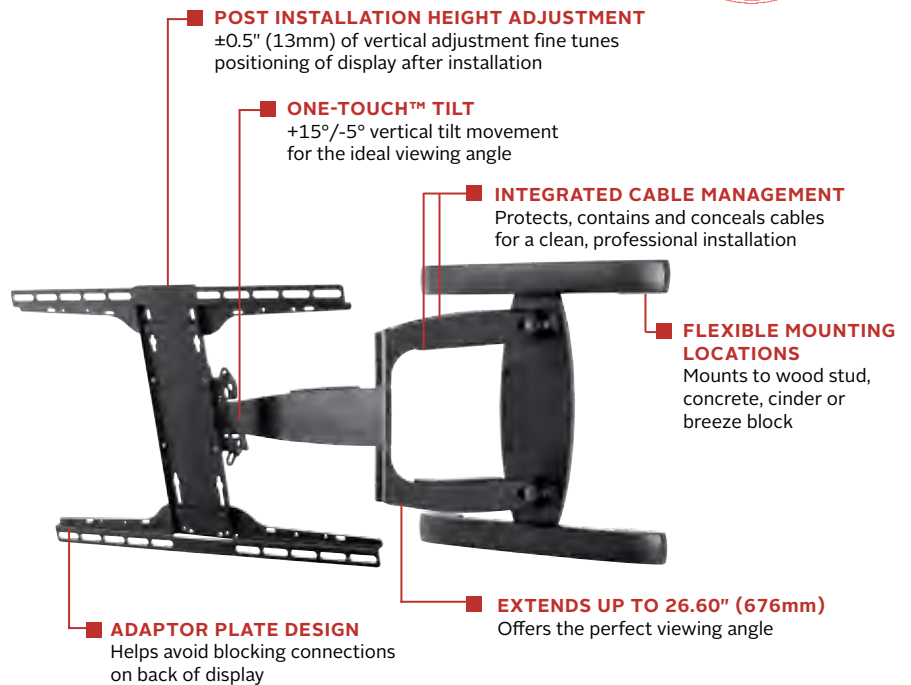

SA761PU

Display size
39"- 75"

Max load
125lb (57kg)

SMARTMOUNT

Articulating Wall Arm

FOR 39" TO 75" DISPLAYS

The SmartMount® Articulating Wall Arm series offers the most versatile installation features and mounting options. The I-Shaped Adaptor plate's innovative design helps avoid blocking connections on back of display. Vertical adjustment ability allows for post installation leveling, making it easier than ever to find the perfect display position. With SA761PU, extend the display up to 26.60" (676mm) or fully-retract it to just 3.10" (79mm) from the wall for the perfect viewing position. The display can now simply be installed by a single person with the Hook-and-Hang™ system. One-Touch™ tilt technology offers +15°/-5° vertical tilt movement for the ideal viewing angle. Integrated cable management protects, contains and conceals cables for a clean installation.

Full-motion capabilities allow you to swivel, tilt, extend or retract your display for the perfect viewing angle.

Additional Features

- ✓ Retracts to hold display just 3.10" (79mm) from the wall
- ✓ ±90° of pivot allows for perfect display positioning
- ✓ Easy leveling ±5° after display installation
- ✓ Quick and easy, Hook-and-Hang™ one-person installation
- ✓ The I-Shaped Adaptor plate's innovative design helps avoid blocking connections on back of display
- ✓ Universal mount fits displays with mounting patterns 200 x 100 to 600 x 400mm
- ✓ Landscape or portrait mounting options increases display versatility
- ✓ Stylish wall plate covers create a finished look and are easy to install and remove
- ✓ Open wall plate design increases electrical and cable management options
- ✓ Removable cover for wall plate knockout included
- ✓ Includes all necessary wall and display attachment hardware
- ✓ Design is UL listed and tested to four times stated load capacity