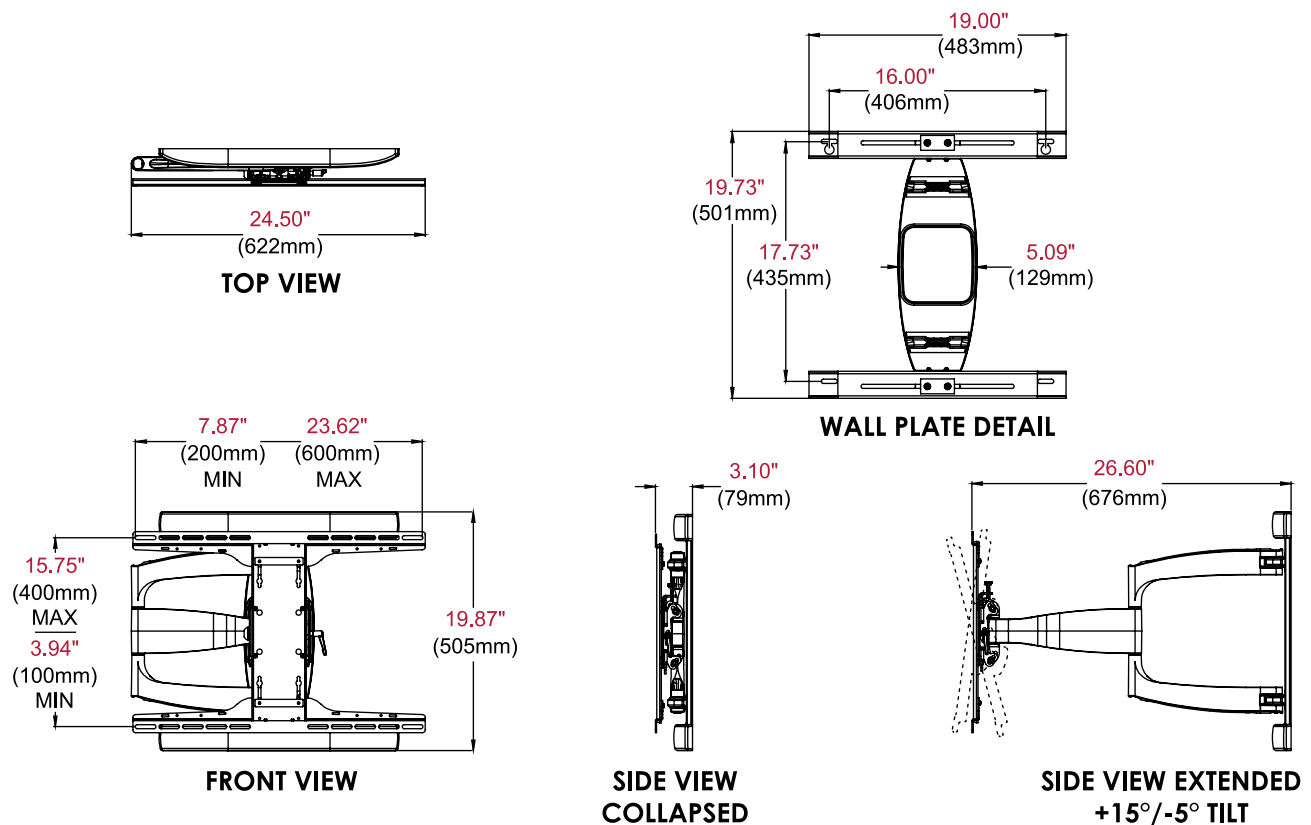

SA761PU	SmartMount® Articulating Wall Arm for 39" to 75" Displays

Product Specifications

	DIMENSIONS (W x H x D)	PRODUCT WEIGHT	LOAD CAPACITY	FINISH	AVAILABLE COLORS
SA761PU	24.50" x 19.87" x 3.10"-26.60" (622 x 505 x 79-676mm)	24.5lb (11.1kg)	125lb (57kg)	Scratch resistant fused epoxy	Semi-gloss black

Package Specifications

	PACKAGE SIZE (W x H x D)	PACKAGE SHIP WEIGHT	PACKAGE UPC CODE	PACKAGE CONTENTS	UNITS IN PACKAGE
SA761PU	40.75" x 23.75" x 4.75" (1035 x 603 x 121mm)	33.6lb (15.2kg)	00735029266587	Wall mount, wall and display installation hardware, installation instructions	1

Accessories

- **ACCXT400:** Recessed Power Outlet with Low Voltage In-Wall Cable Routing
- **IBA4-W:** Easy Mount Recessed Low Voltage Cable Plate
- **IBA5-W:** Recessed Low Voltage Media Plate with Duplex Surge Suppressor
- **WSP756:** Metal Stud Wall Plate

All dimensions = inch (mm)

Architect Specifications

The Smartmount® Articulating Wall Arm shall be a Peerless-AV model SA761PU and shall be located where indicated on the plans. Assembly and installation shall be done according to instructions provided by the manufacturer.

Visit peerless-av.com to see the complete line of AV solutions from Peerless-AV, including outdoor displays, wireless, kiosks, digital audio, display mounts, projector mounts, carts/stands, and a full assortment of accessories.

Peerless-AV
2300 White Oak Circle
Aurora, IL 60502 USA
(800) 865-2112
(630) 375-5100
Fax: (800) 359-6500

Peerless-AV Europe
Unit 3 Watford Interchange
Colonial Way, Watford
Herts, WD24 4WP
United Kingdom
+44 (0) 1923 200100
Fax: +44 (0) 1923 200101

Peerless-AV de México
Ave de las Industrias 413
Parque Industrial Escobedo
Escobedo, N.L.,
Mexico 66050
+52 (81) 8384-8300
Fax: +52 (81) 8384-8360