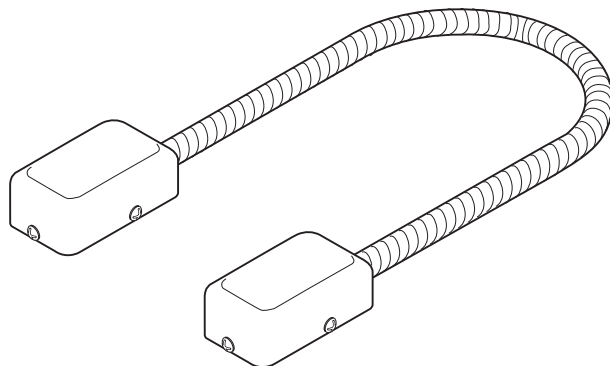

"IDEAS THAT WORK"

ARMORED DOOR LOOPS

Made
In The
U.S.A.

Durable
Powder
Coat
Finish

Use these door loops when you need to transfer low-voltage electrical current from the door frame to the door.

- Available with a 12", 18", 24", 30", 45", 49" or 60" Flexible Armored Conduit.
- Entire assembly has an attractive and durable powder coat finish.
- Pre-drilled hole in base.

Finishes & Sizes:	K-DLA	18" Armored Door Loop 1/4" Flexible Conduit (Aluminum)
	K-DLB	18" Armored Door Loop 1/4" Flexible Conduit (Duranodic)
	K-DLBLK	18" Armored Door Loop 1/4" Flexible Conduit (Black)
	K-DLG	18" Armored Door Loop 1/4" Flexible Conduit (Gold)
	K-DLW	18" Armored Door Loop 1/4" Flexible Conduit (White)
	K-DLA24	24" Armored Door Loop 1/4" Flexible Conduit (Aluminum)
	K-DLB24	24" Armored Door Loop 1/4" Flexible Conduit (Duranodic)
	K-DLG24	24" Armored Door Loop 1/4" Flexible Conduit (Gold)
	K-DLA30	30" Armored Door Loop 1/4" Flexible Conduit (Aluminum)
	K-DLB30	30" Armored Door Loop 1/4" Flexible Conduit (Duranodic)
	K-DLA45	45" Armored Door Loop 1/4" Flexible Conduit (Aluminum)
	K-DLA49	49" Armored Door Loop 1/4" Flexible Conduit (Aluminum)
	K-DLA60	60" Armored Door Loop 1/4" Flexible Conduit (Aluminum)
	K-DL38A	18" Armored Door Loop 3/8" Flexible Conduit (Aluminum)
	K-DL38B	18" Armored Door Loop 3/8" Flexible Conduit (Duranodic)
	K-DL38BLK	18" Armored Door Loop 3/8" Flexible Conduit (Black)
	K-DL38G	18" Armored Door Loop 3/8" Flexible Conduit (Gold)
	K-DL38W	18" Armored Door Loop 3/8" Flexible Conduit (White)
	K-DL38A24	24" Armored Door Loop 3/8" Flexible Conduit (Aluminum)
	K-DL38B24	24" Armored Door Loop 3/8" Flexible Conduit (Duranodic)