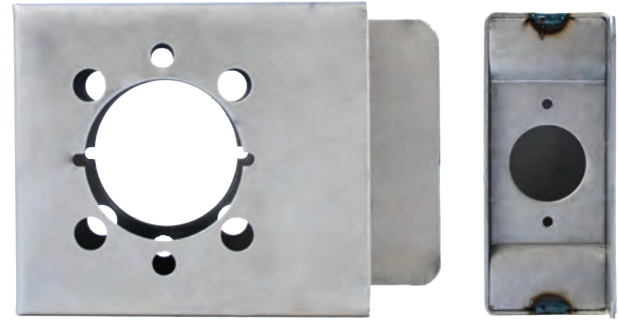

K-BXRHO

Weldable Box

Type: Cylindrical

Dimensions:

4 3/4 "W x 4 1/8"H x 1 3/4"D

Materials Available:

14 Gauge Steel.....K-BXRHO

.125 Aluminum.....K-BXRHO-AL

16 Gauge Stainless Steel.....K-BXRHO-SS

Note: Through Bolt Levers

www.keeDEX.com • 714-993-4300

This rendering is NOT to scale and dimensions are NOT exact. For precise technical information, please refer to the template for the lock you are using.