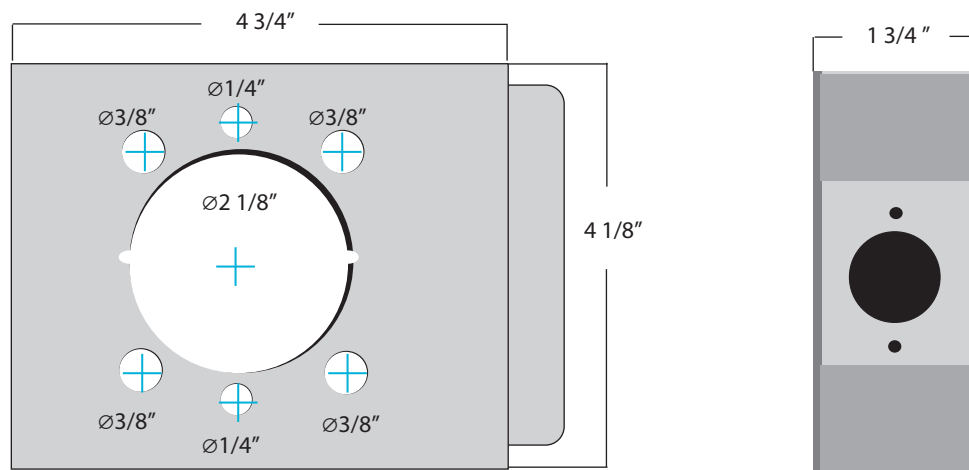

## Weldable Box

Type: Cylindrical

Dimensions:

4 3/4 "W x 4 1/8"H x 1 3/4"D

Materials Available:

14 Gauge Steel.....K-BXRHO

.125 Aluminum.....K-BXRHO-AL

16 Gauge Stainless Steel.....K-BXRHO-SS

Note: Through Bolt Levers

[www.keeDEX.com](http://www.keeDEX.com) • 714-993-4300

This rendering is NOT to scale and dimensions are NOT exact. For precise technical information, please refer to the template for the lock you are using.